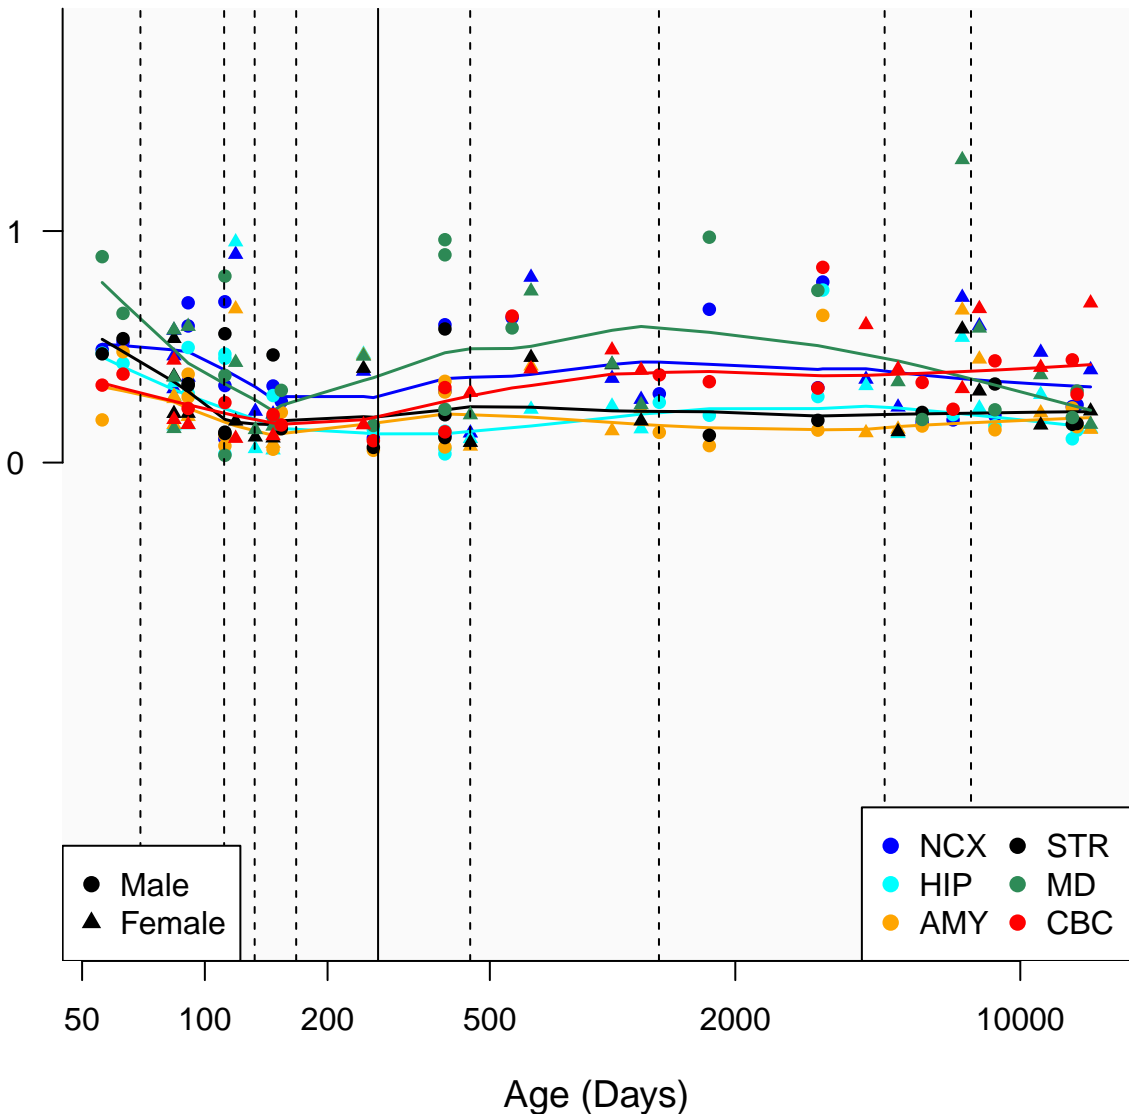

# UBE2Q2P11\_ENSG00000259538

Window:

1 2 3 4 5 6 7 8 9

Normalized Log2 RPKM+1

● Male  
▲ Female

● NCX ● STR  
● HIP ● MD  
● AMY ● CBC