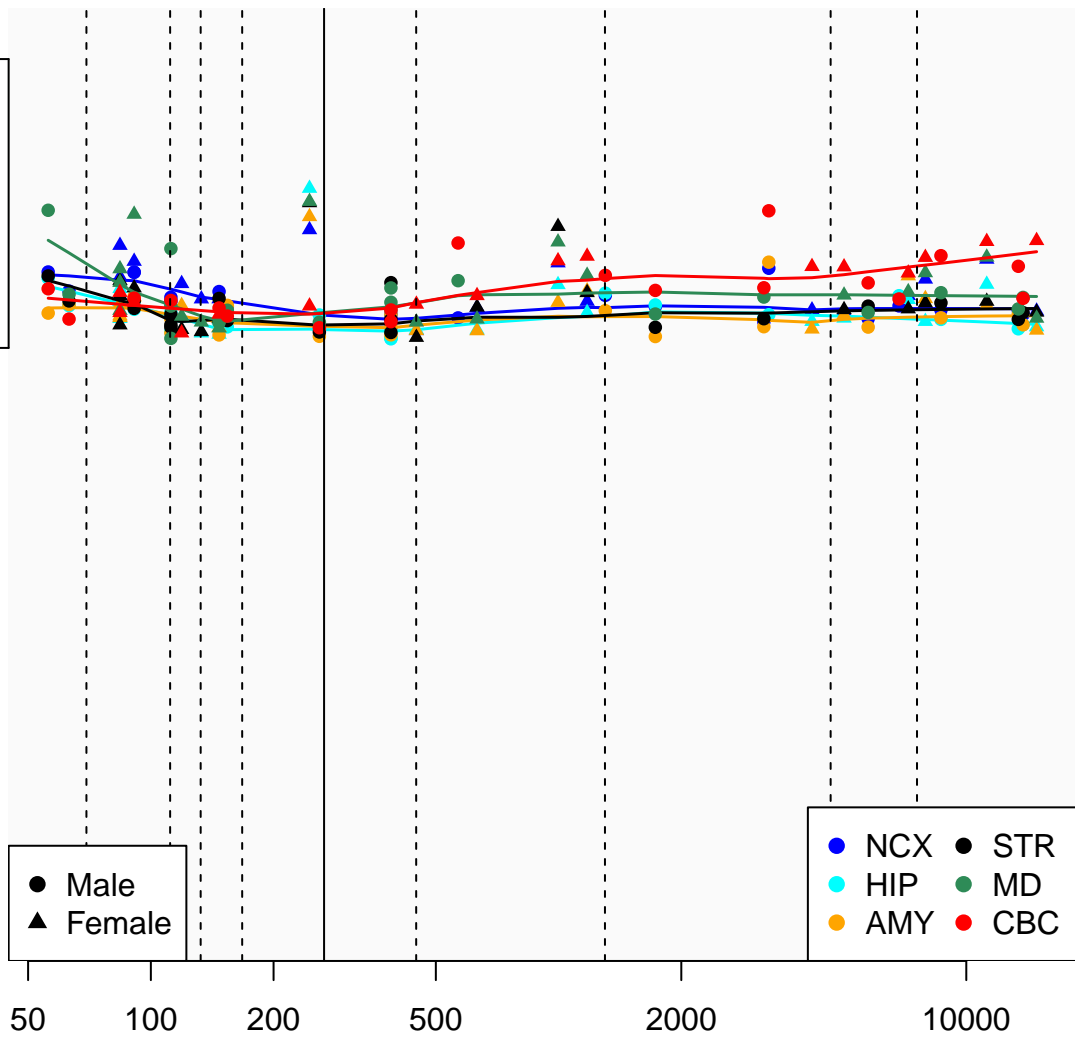

UBE2V1P9_ENSG00000229667

Window:

1 2 3 4 5 6 7 8 9

Normalized Log2 RPKM+1

● Male
▲ Female

● NCX ● STR
● HIP ● MD
● AMY ● CBC

Age (Days)