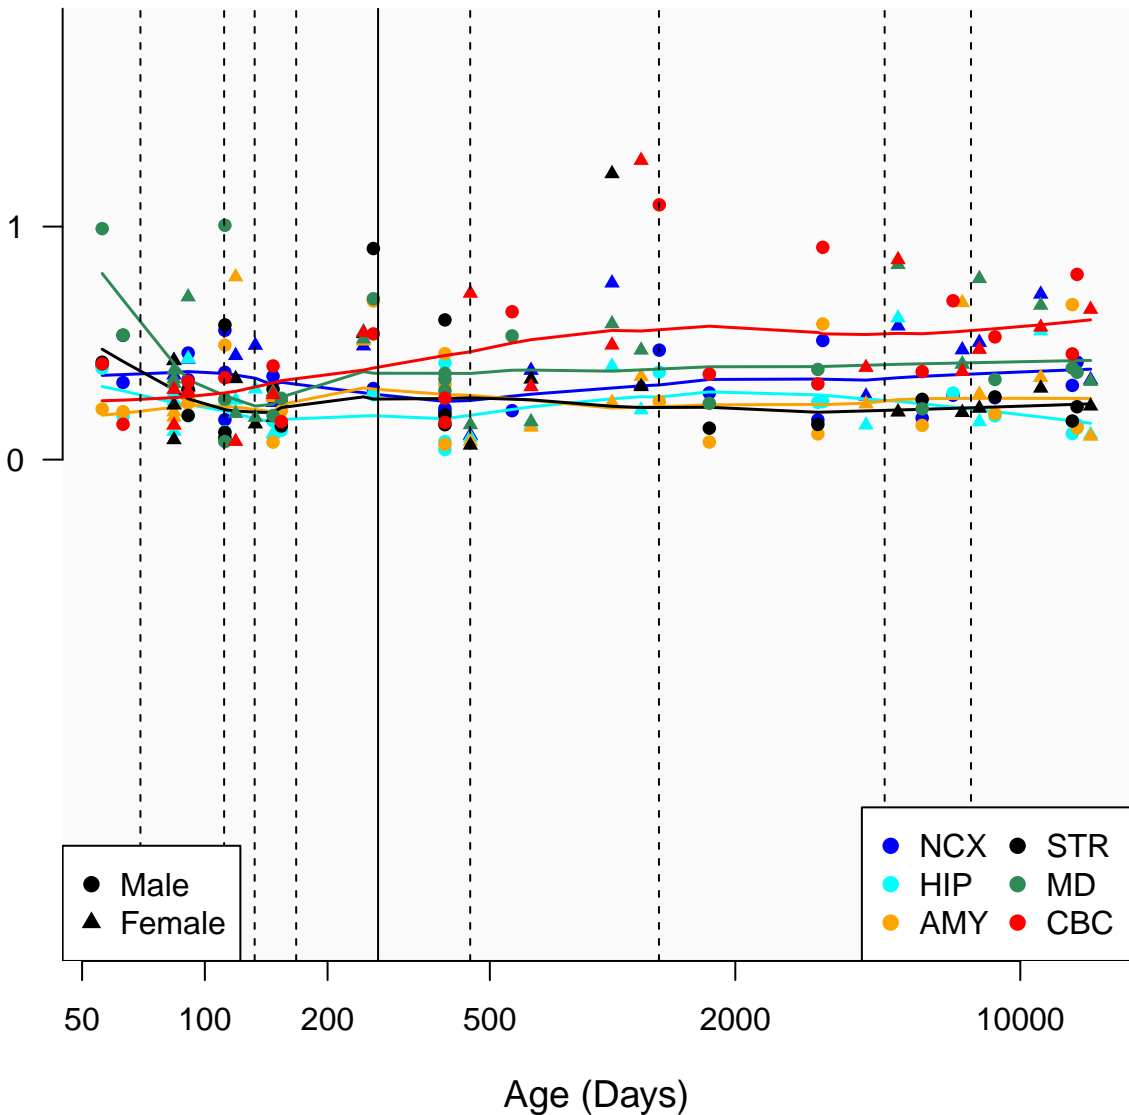

# UBE2V2P4\_ENSG00000231849

Window:

1 2 3 4 5 6 7 8 9

Normalized Log2 RPKM+1

● Male  
▲ Female

● NCX ● STR  
● HIP ● MD  
● AMY ● CBC