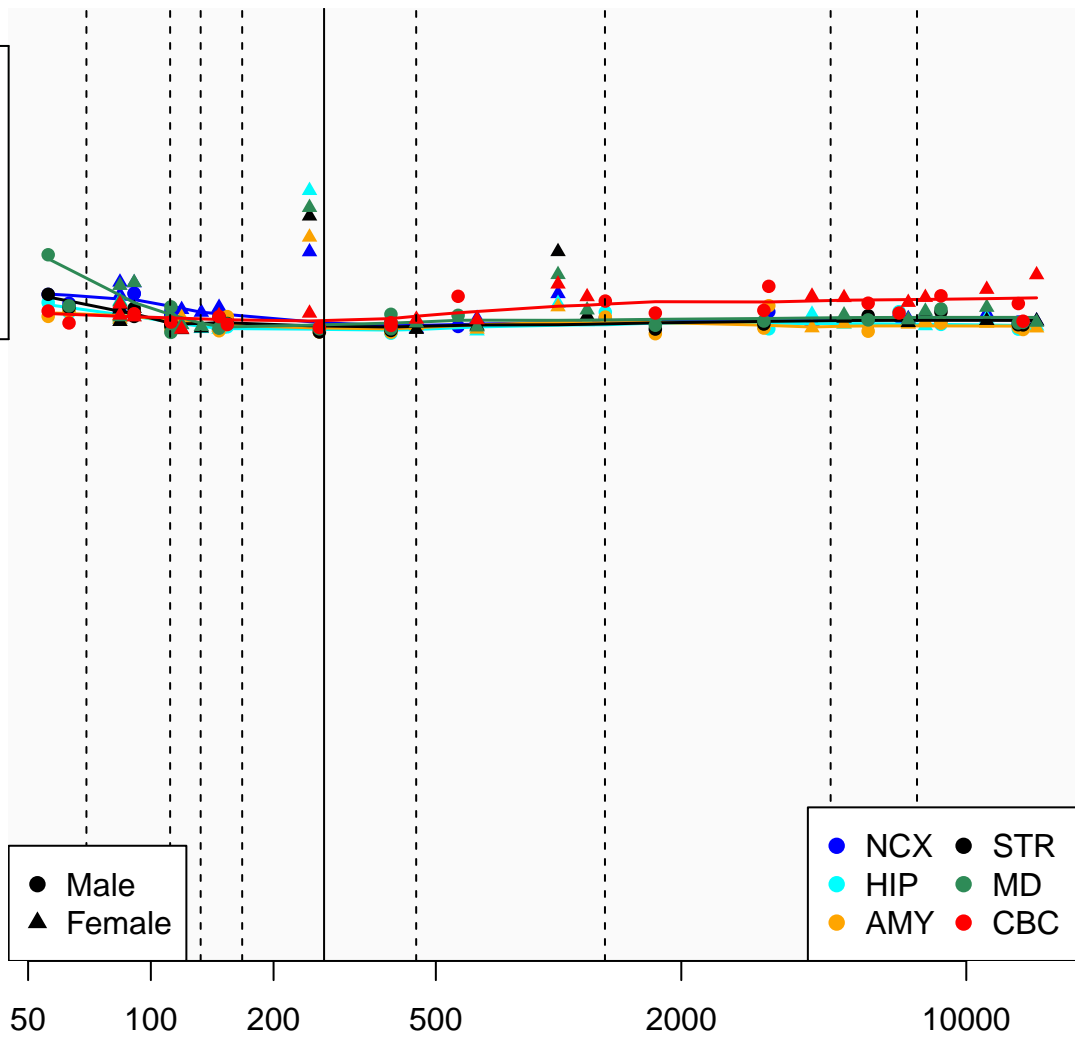

# UBFD1P1\_ENSG00000244653

Window:

1 2 3 4 5 6 7 8 9

Normalized Log2 RPKM+1

● Male  
▲ Female

● NCX ● STR  
● HIP ● MD  
● AMY ● CBC

Age (Days)