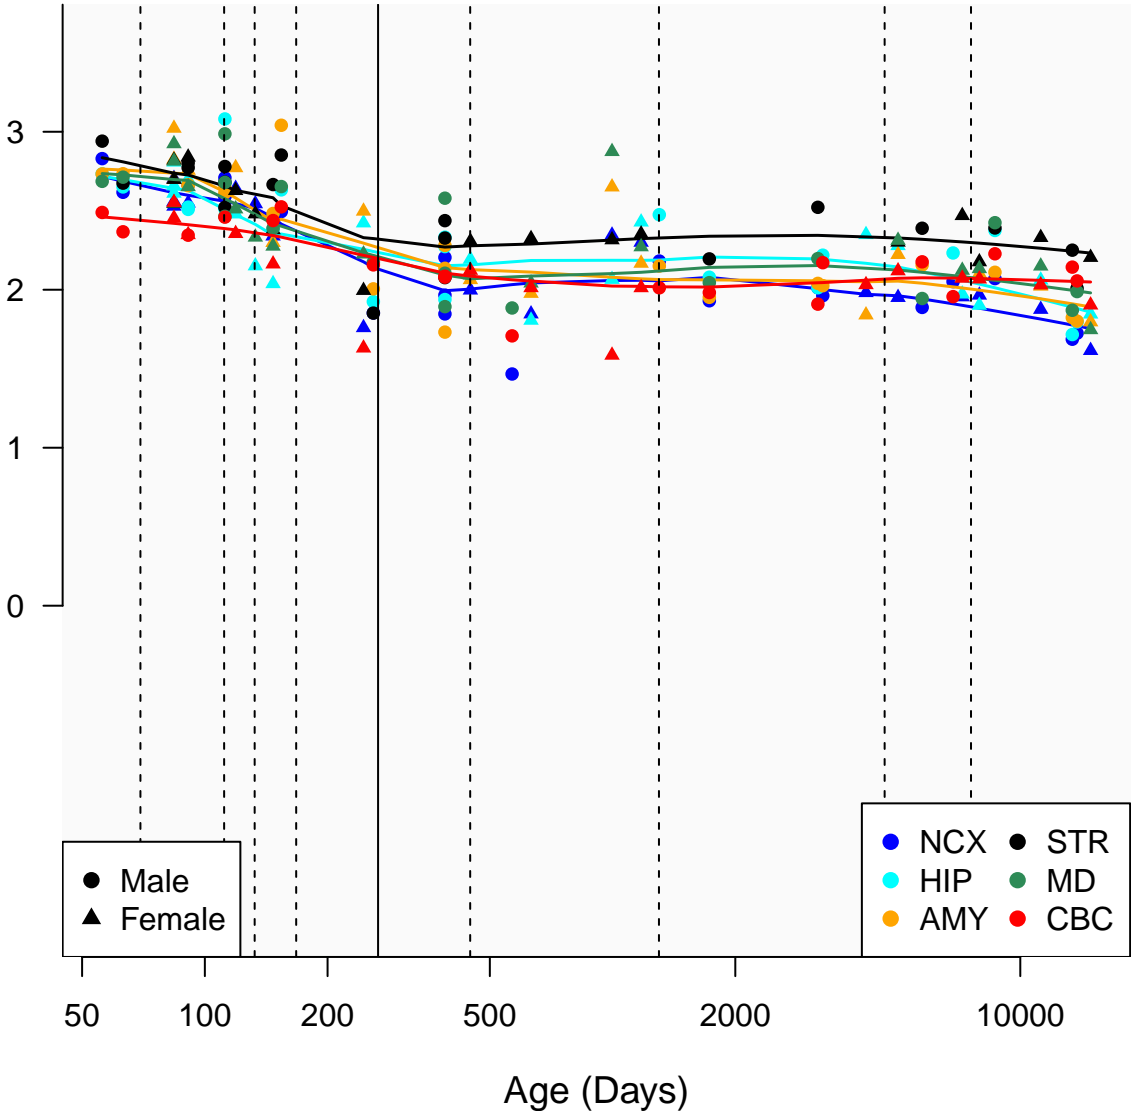

# UBIAD1\_ENSG00000120942

Window:

1 2 3 4 5 6 7 8 9

Normalized Log2 RPKM+1

● Male  
▲ Female

● NCX ● STR  
● HIP ● MD  
● AMY ● CBC