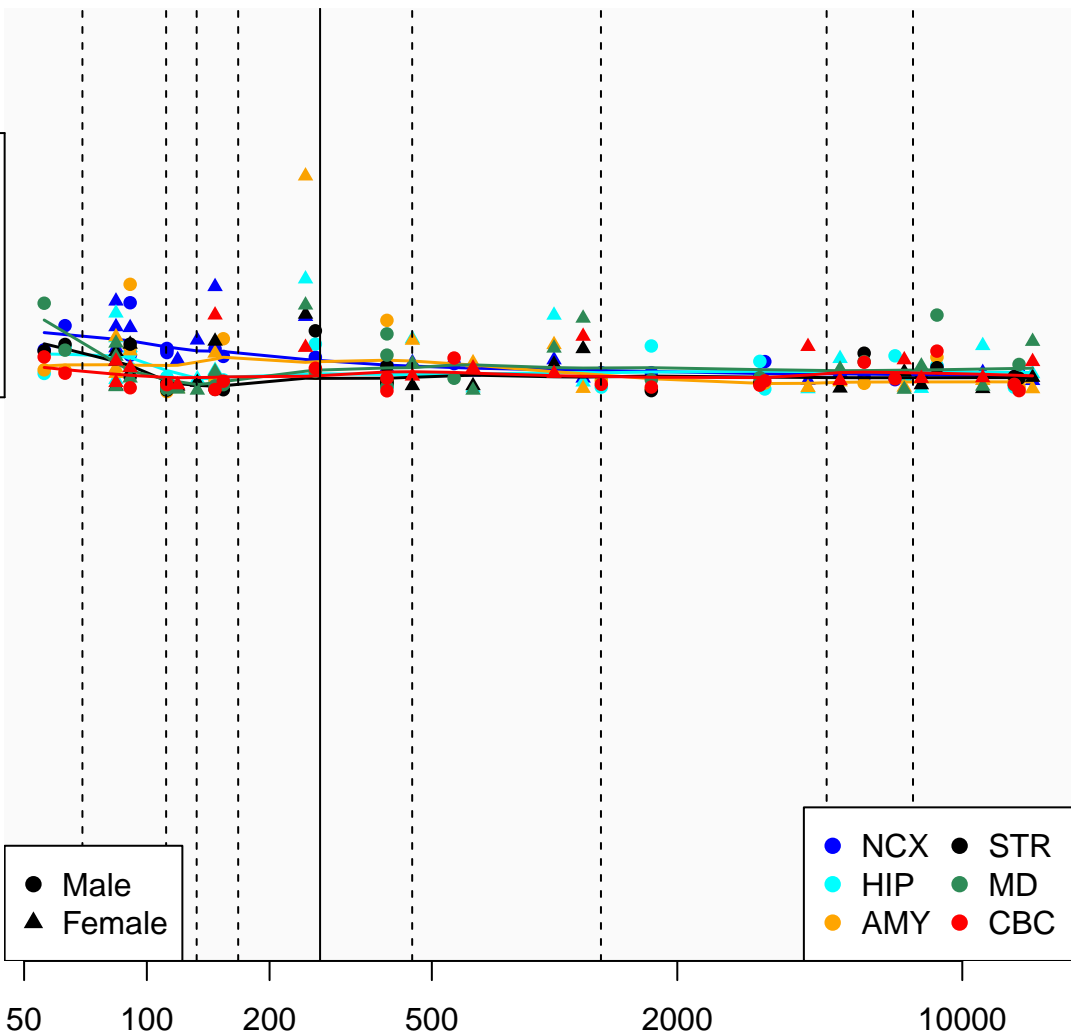

# UBQLNL\_ENSG00000175518

Window:

1 2 3 4 5 6 7 8 9

Normalized Log2 RPKM+1

1  
0

● Male  
▲ Female

● NCX ● STR  
● HIP ● MD  
● AMY ● CBC

Age (Days)