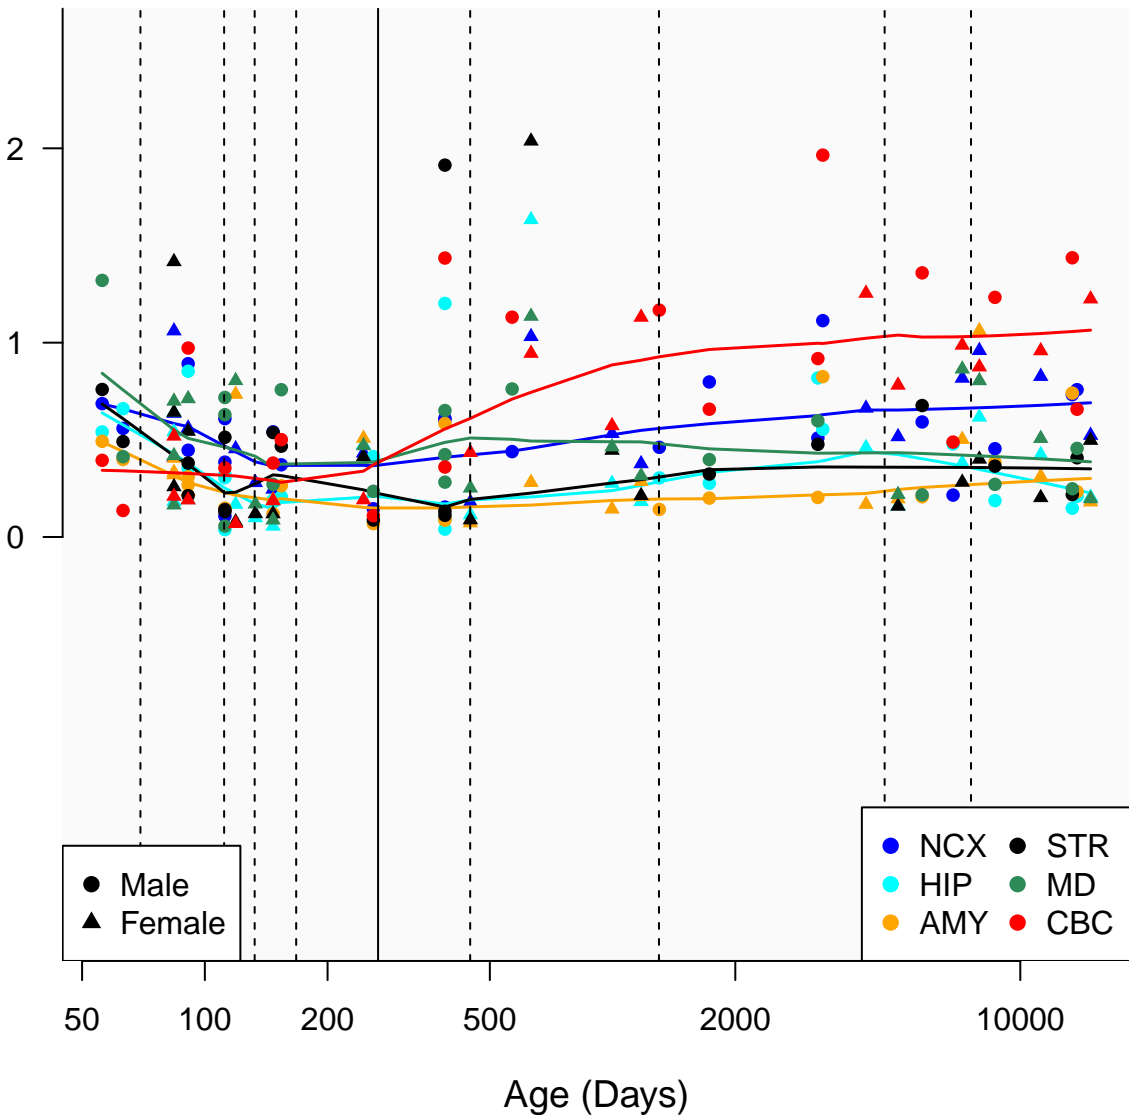

# UC\_338\_ENSG00000278040

Window:

1 2 3 4 5 6 7 8 9

Normalized Log2 RPKM+1

● Male  
▲ Female

● NCX ● STR  
● HIP ● MD  
● AMY ● CBC