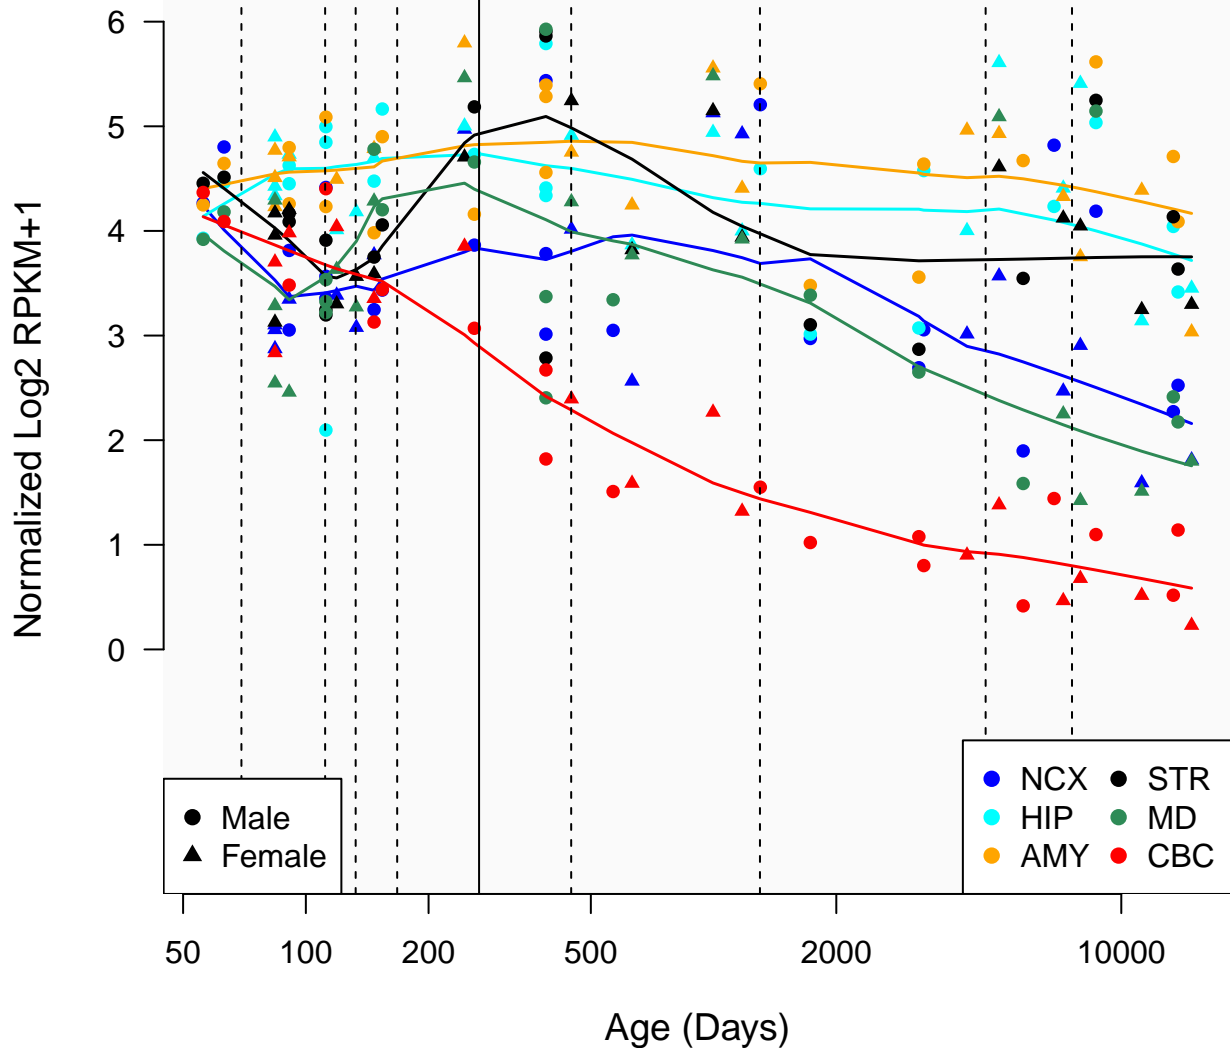

UG0898H09_ENSG00000274956

Window:

1 2 3 4 5 6 7 8 9

● Male
▲ Female

● NCX ● STR
● HIP ● MD
● AMY ● CBC