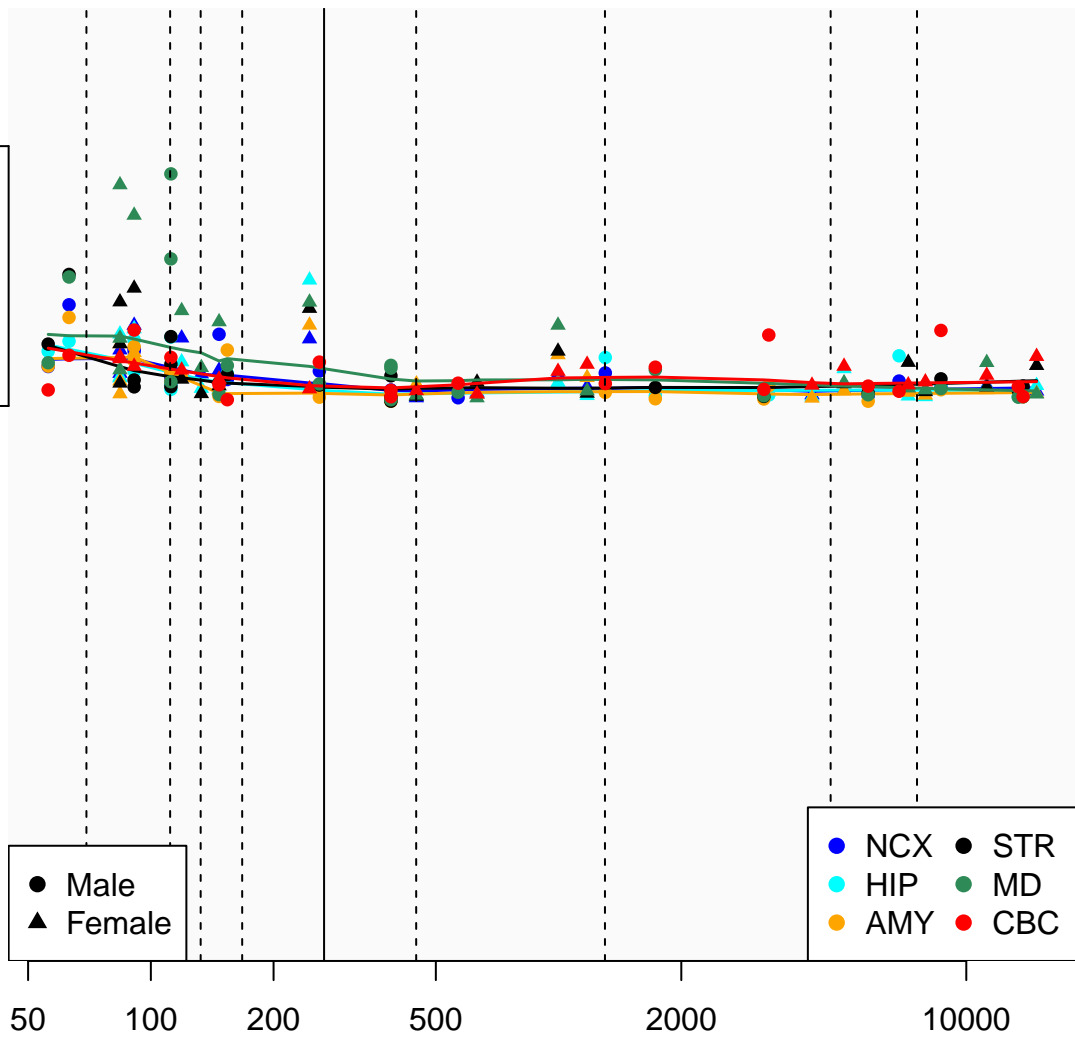

# ULK4P3\_ENSG00000178081

Window:

1 2 3 4 5 6 7 8 9

Normalized Log2 RPKM+1

Age (Days)