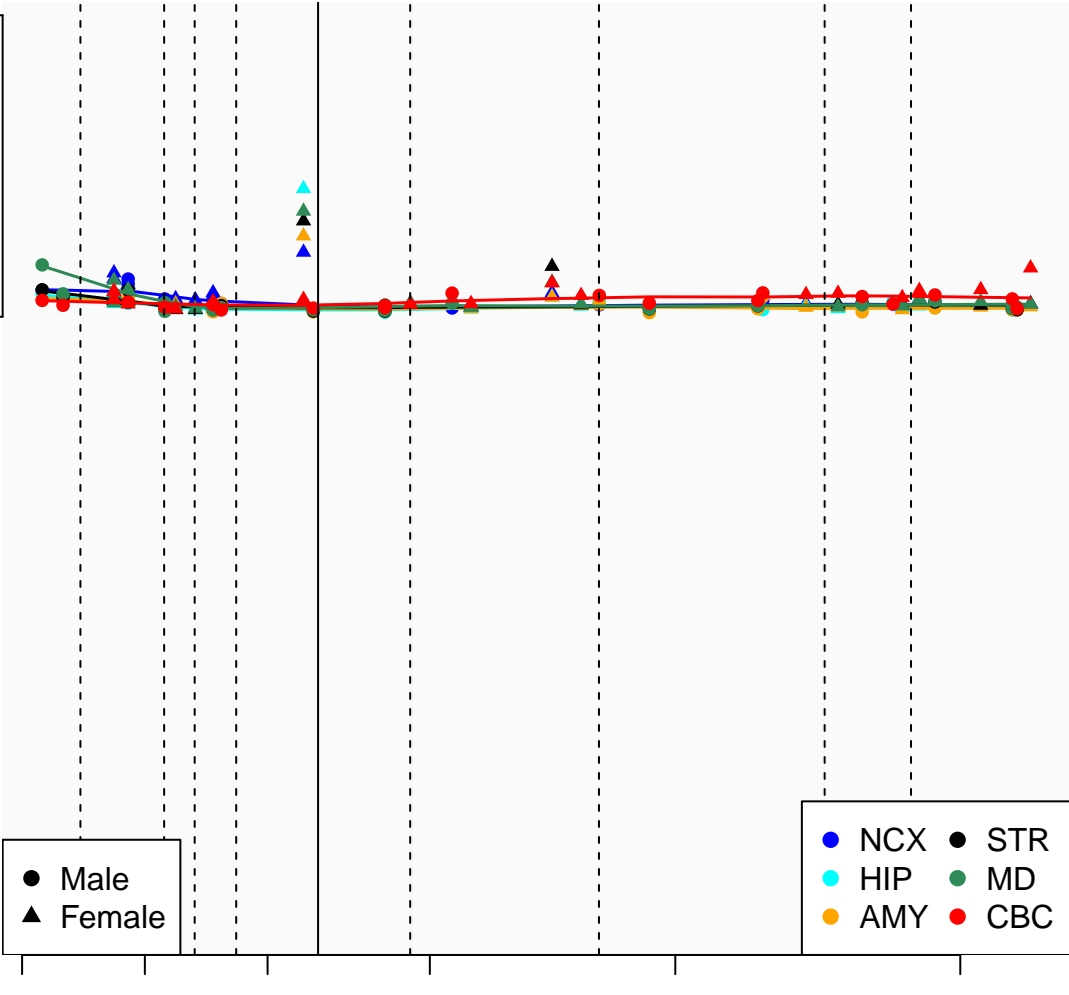

USP17L9P_ENSG00000251694

Window:

1 2 3 4 5 6 7 8 9

Normalized Log2 RPKM+1

1
0

● Male
▲ Female

● NCX ● STR
● HIP ● MD
● AMY ● CBC

Age (Days)