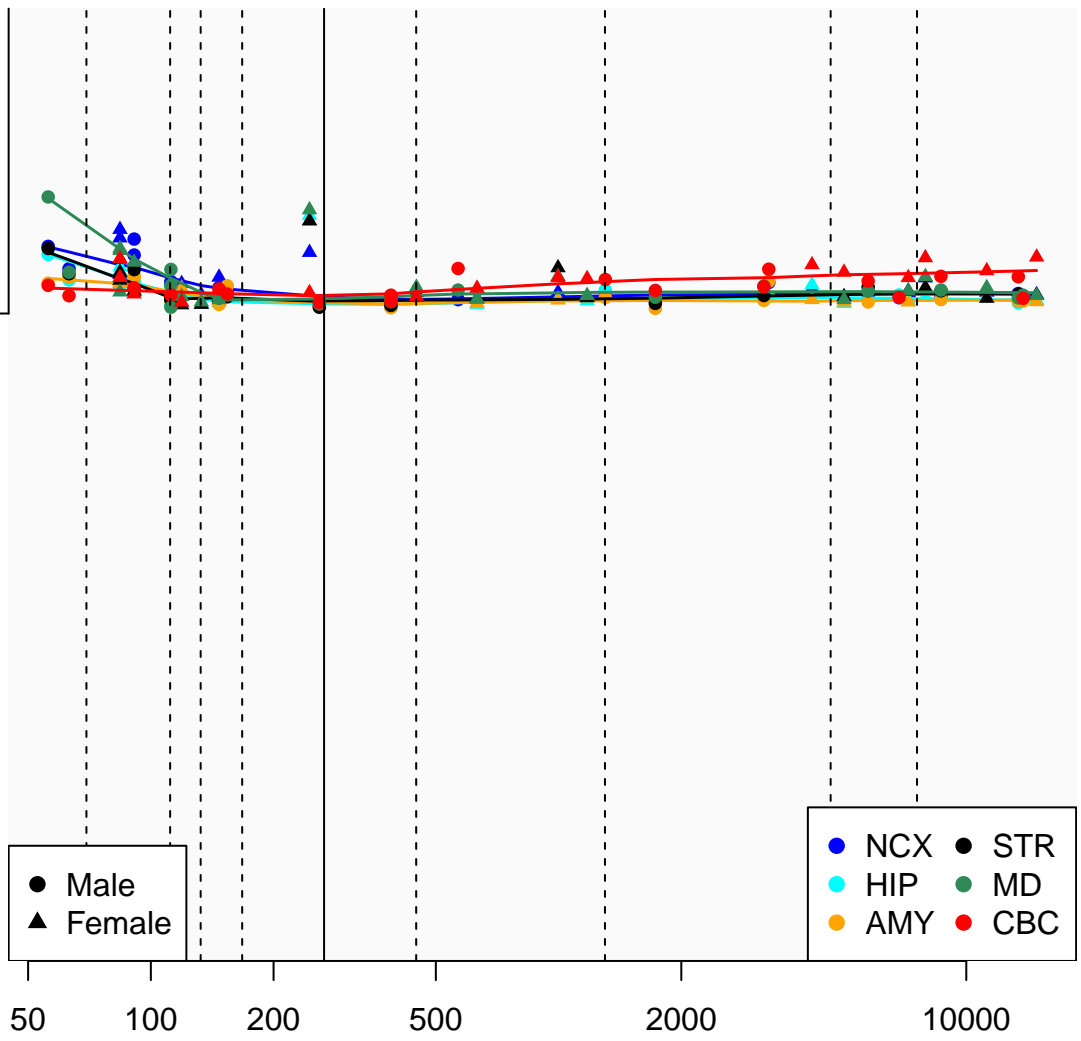

# VCY\_ENSG00000129864

Window:

1 2 3 4 5 6 7 8 9

Normalized Log2 RPKM+1

0

Age (Days)

50 100 200 500 2000 10000