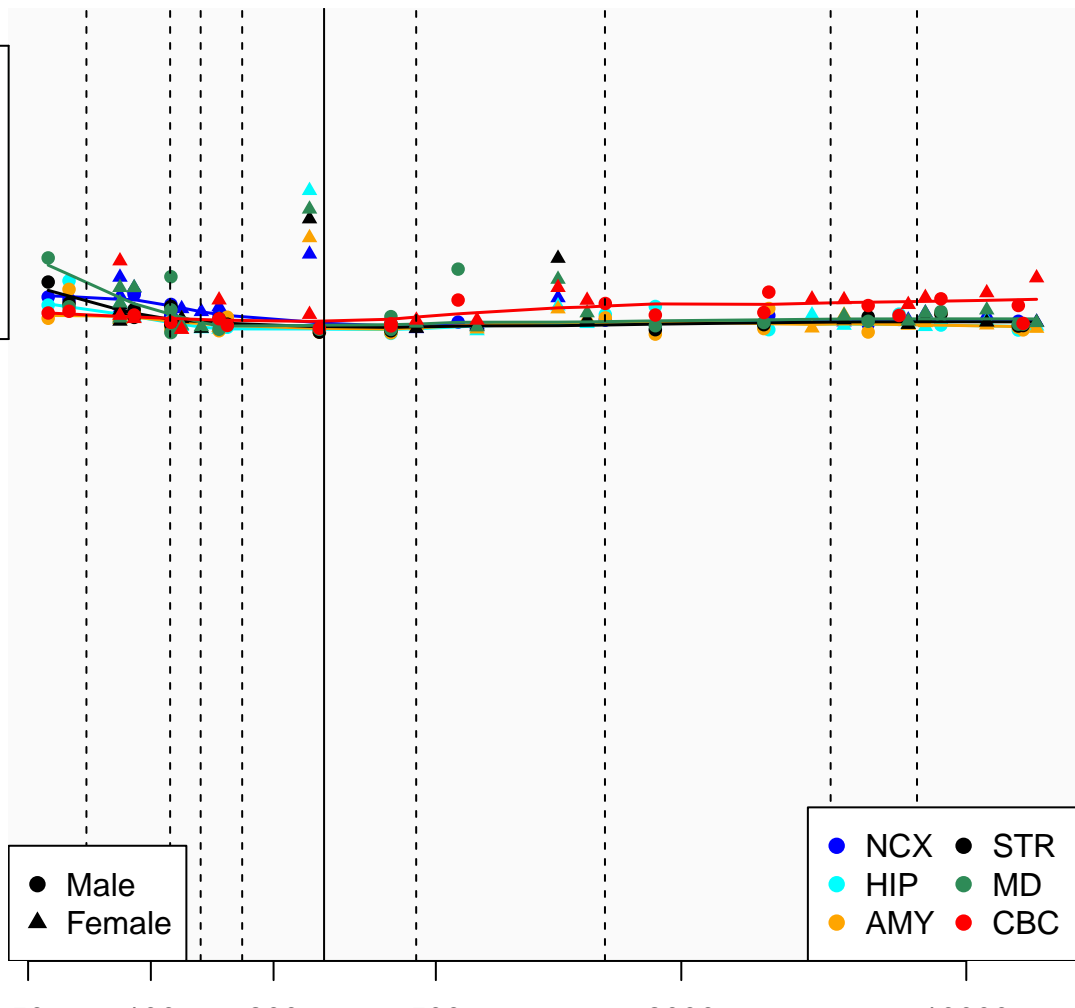

# VDAC1P12\_ENSG00000227254

Window:

1 2 3 4 5 6 7 8 9

Normalized Log2 RPKM+1

1  
0

50 100 200 500 2000 10000

Age (Days)