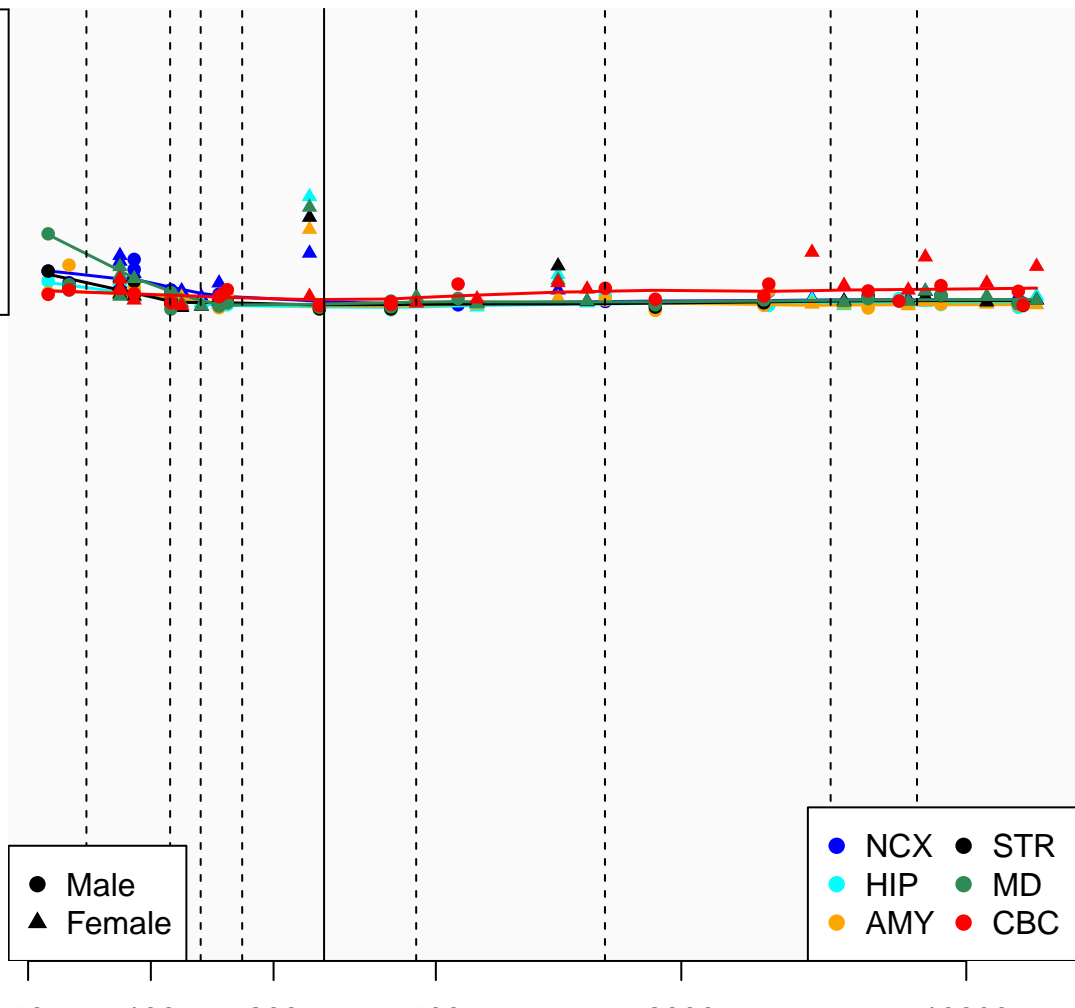

VENTXP4_ENSG00000230465

Window:

1 2 3 4 5 6 7 8 9

Normalized Log2 RPKM+1

1
0

Age (Days)