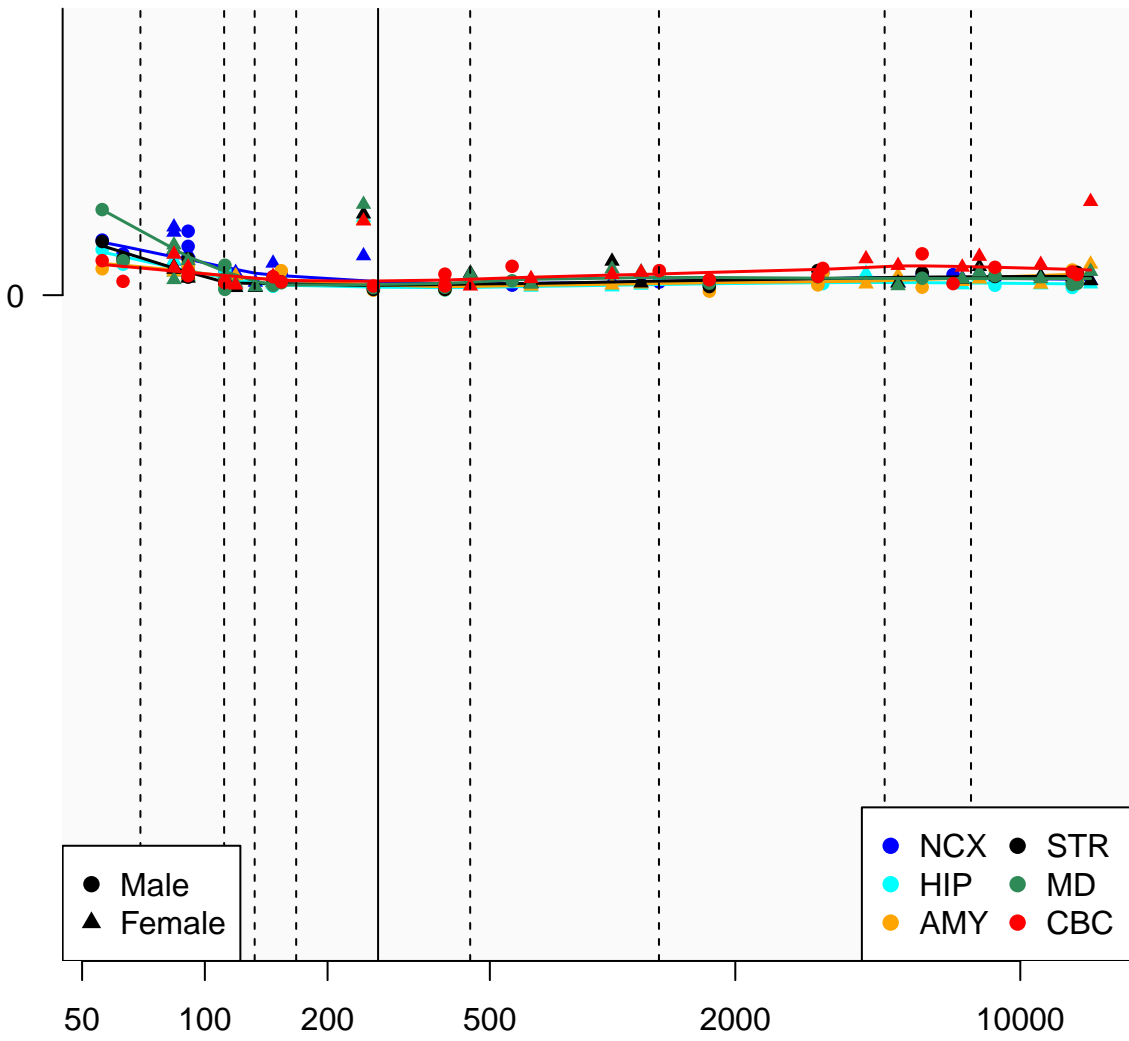

VENTXP5_ENSG00000253569

Window:

1 2 3 4 5 6 7 8 9

Normalized Log2 RPKM+1

● Male
▲ Female

● NCX ● STR
● HIP ● MD
● AMY ● CBC

Age (Days)