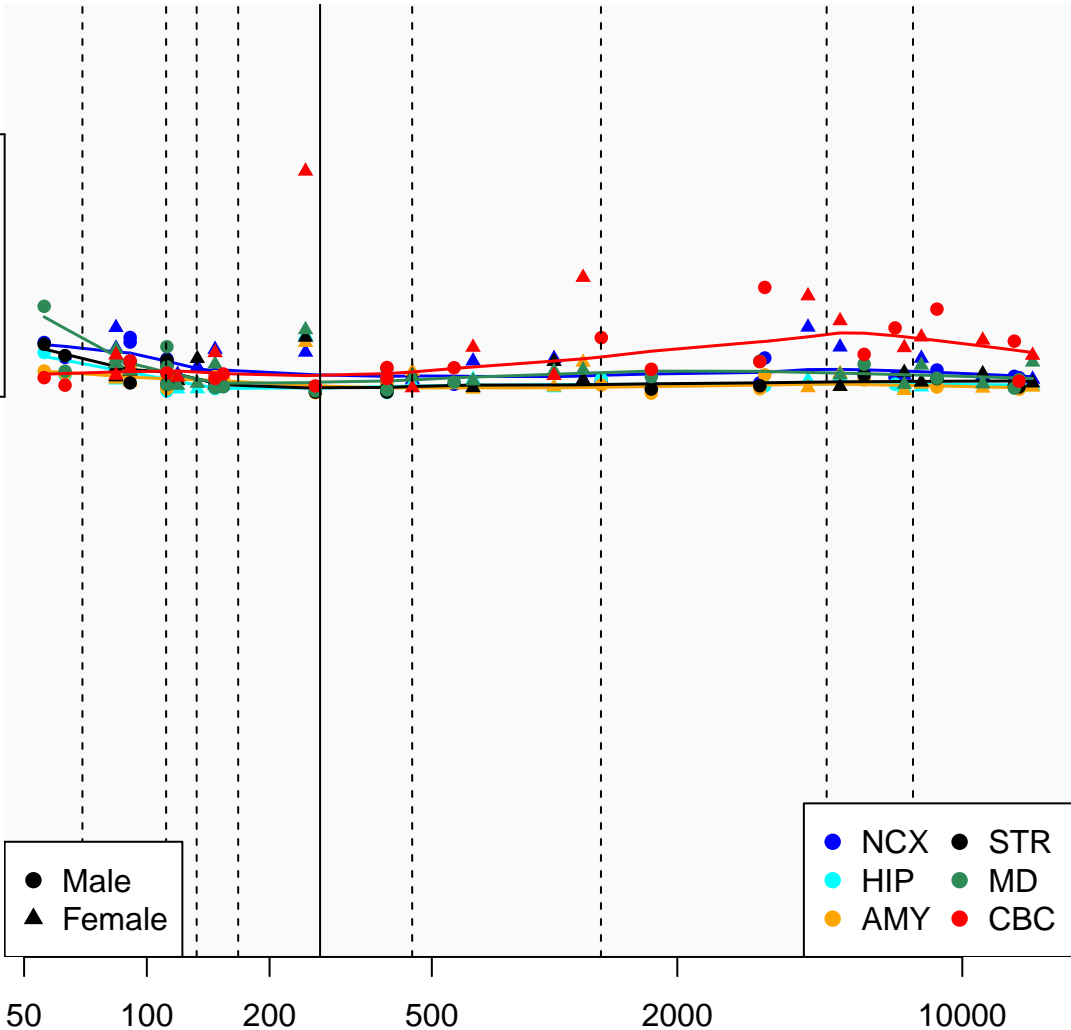

VENTXP7_ENSG00000236380

Window:

1 2 3 4 5 6 7 8 9

Normalized Log2 RPKM+1

1
0

● Male
▲ Female

● NCX ● STR
● HIP ● MD
● AMY ● CBC

Age (Days)