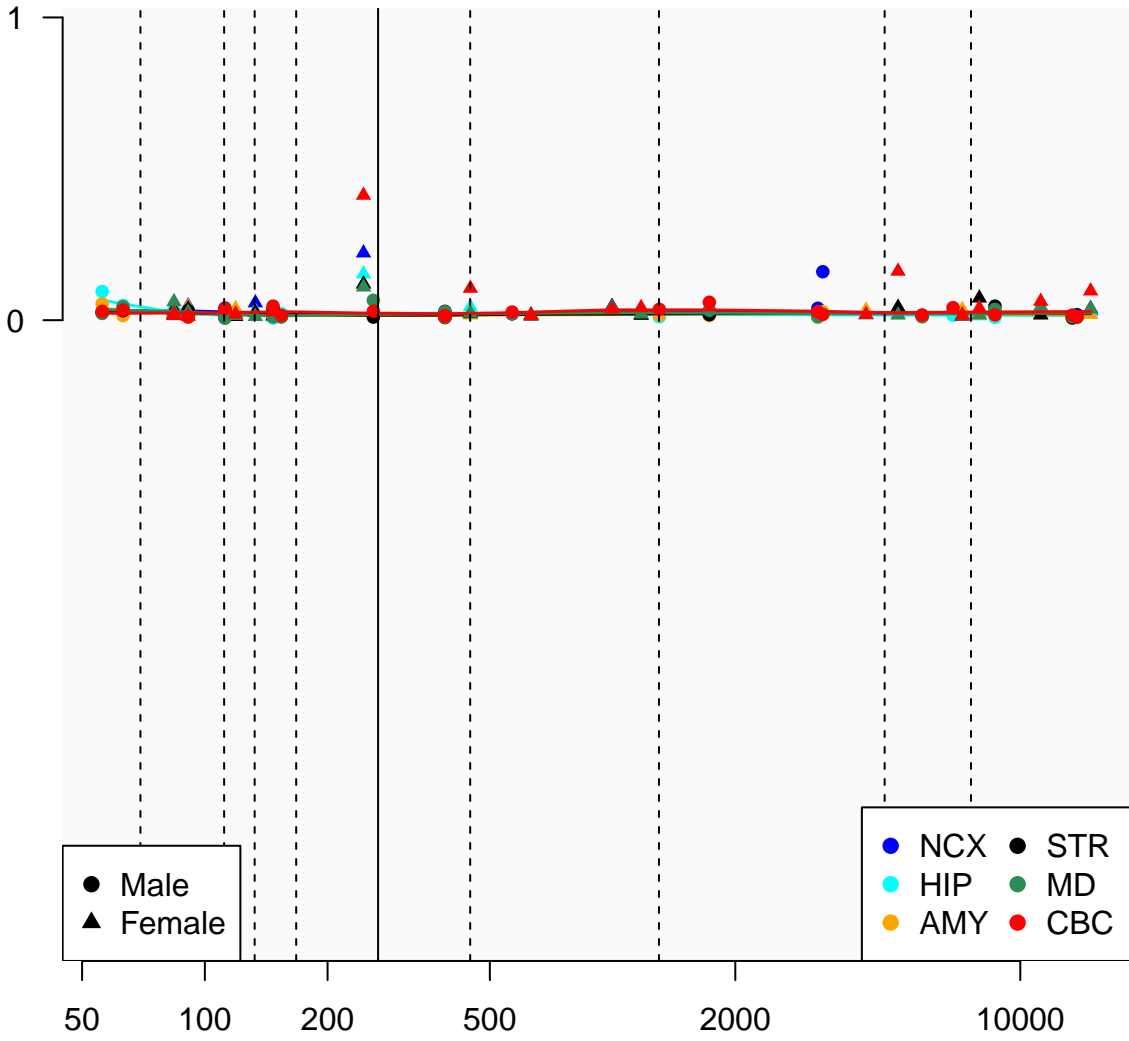

# VIL1\_ENSG00000127831

Window:

1 2 3 4 5 6 7 8 9

Normalized Log2 RPKM+1

● Male  
▲ Female

● NCX ● STR  
● HIP ● MD  
● AMY ● CBC