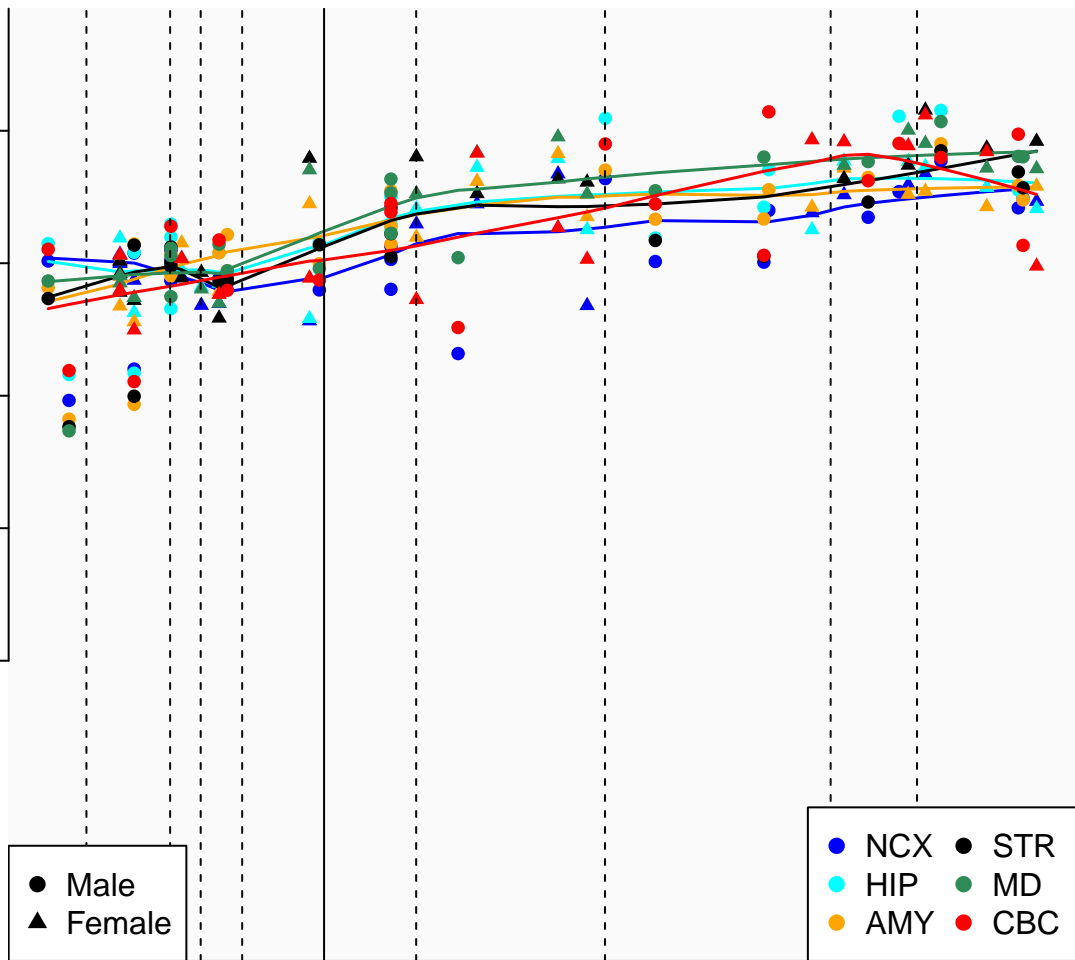

VPS4B_ENSG00000119541

Window:

1 2 3 4 5 6 7 8 9

Normalized Log2 RPKM+1

● Male
▲ Female

● NCX ● STR
● HIP ● MD
● AMY ● CBC

Age (Days)