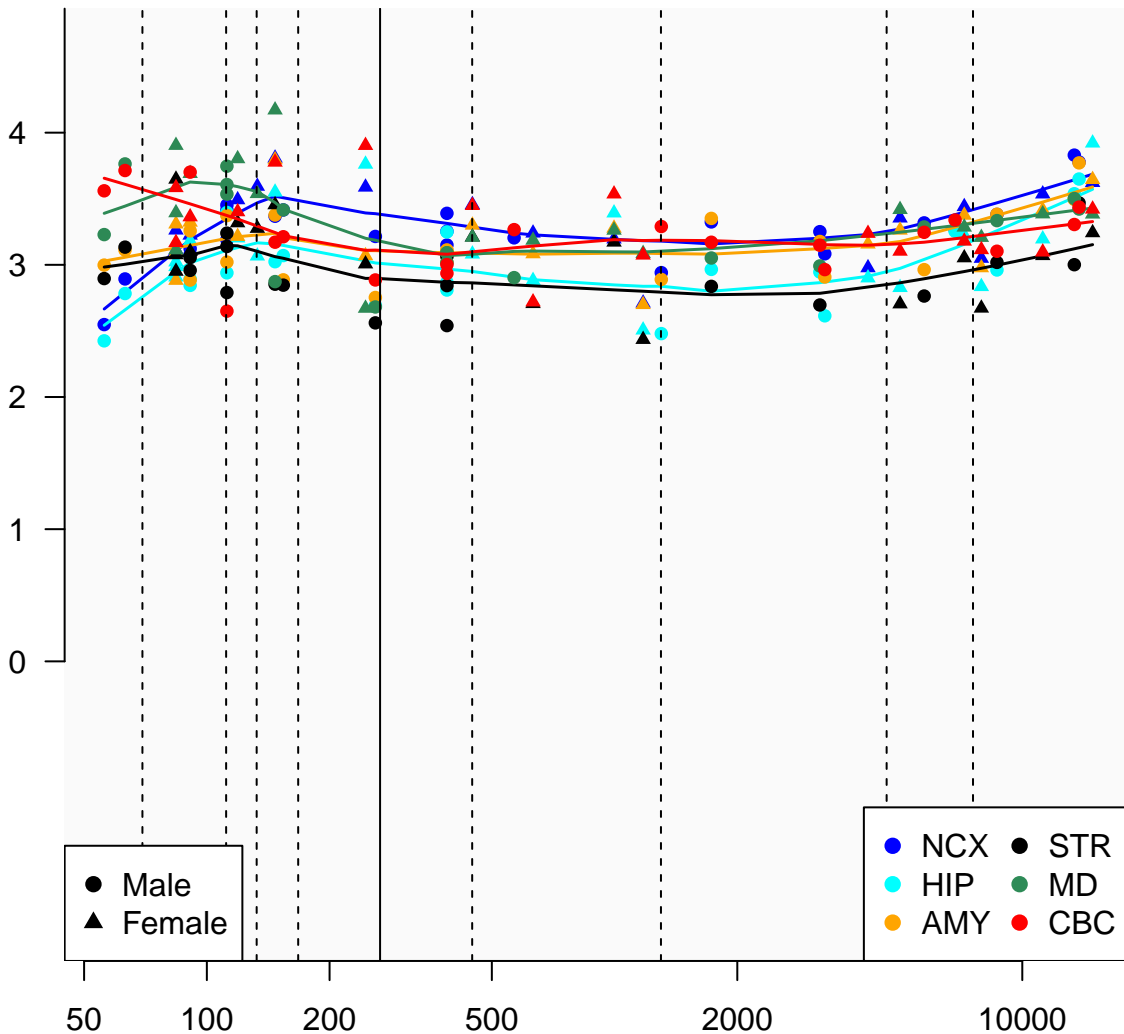

VPS9D1_ENSG00000075399

Window:

1 2 3 4 5 6 7 8 9

Normalized Log2 RPKM+1

● Male
▲ Female

● NCX ● STR
● HIP ● MD
● AMY ● CBC