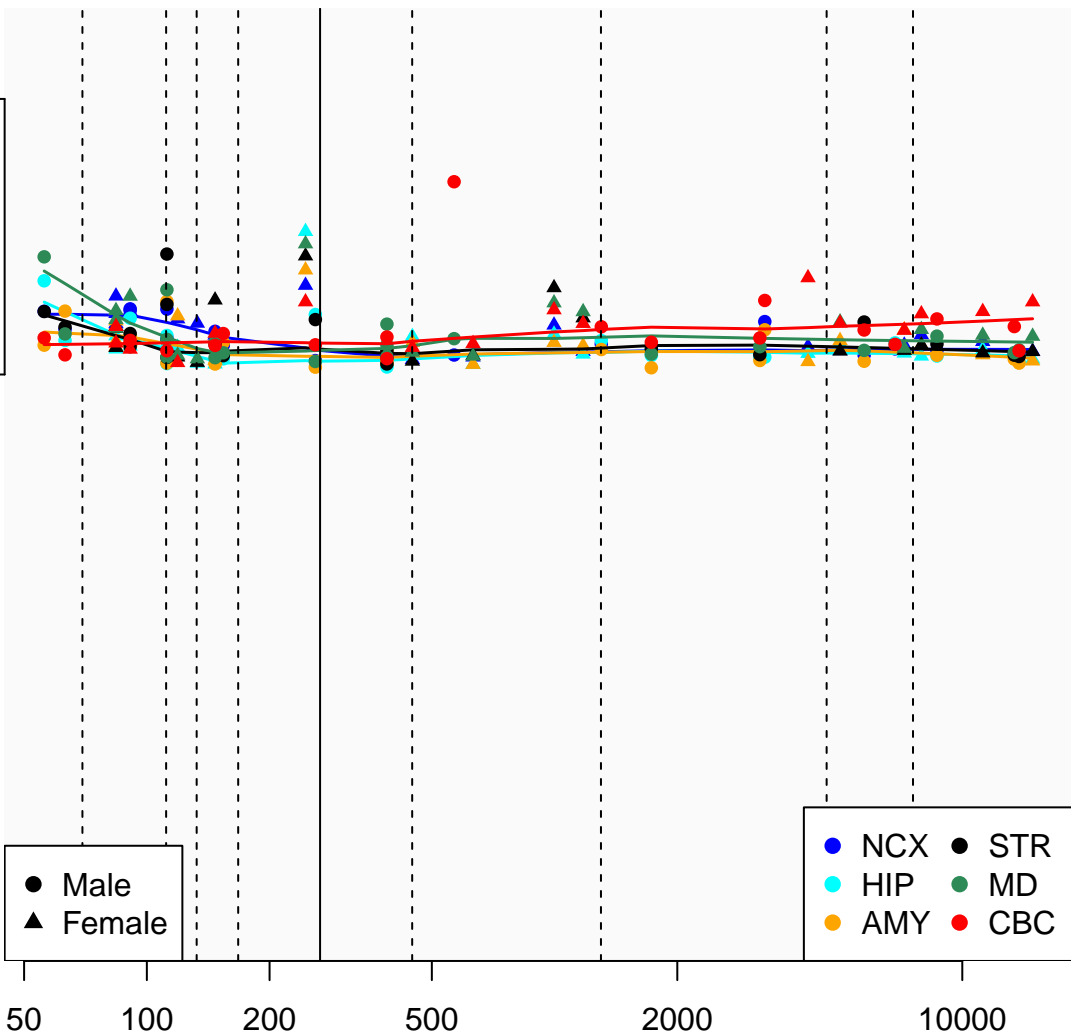

# VTI1BP4\_ENSG00000227759

Window:

1 2 3 4 5 6 7 8 9

Normalized Log2 RPKM+1

1  
0

● Male  
▲ Female

● NCX ● STR  
● HIP ● MD  
● AMY ● CBC

Age (Days)