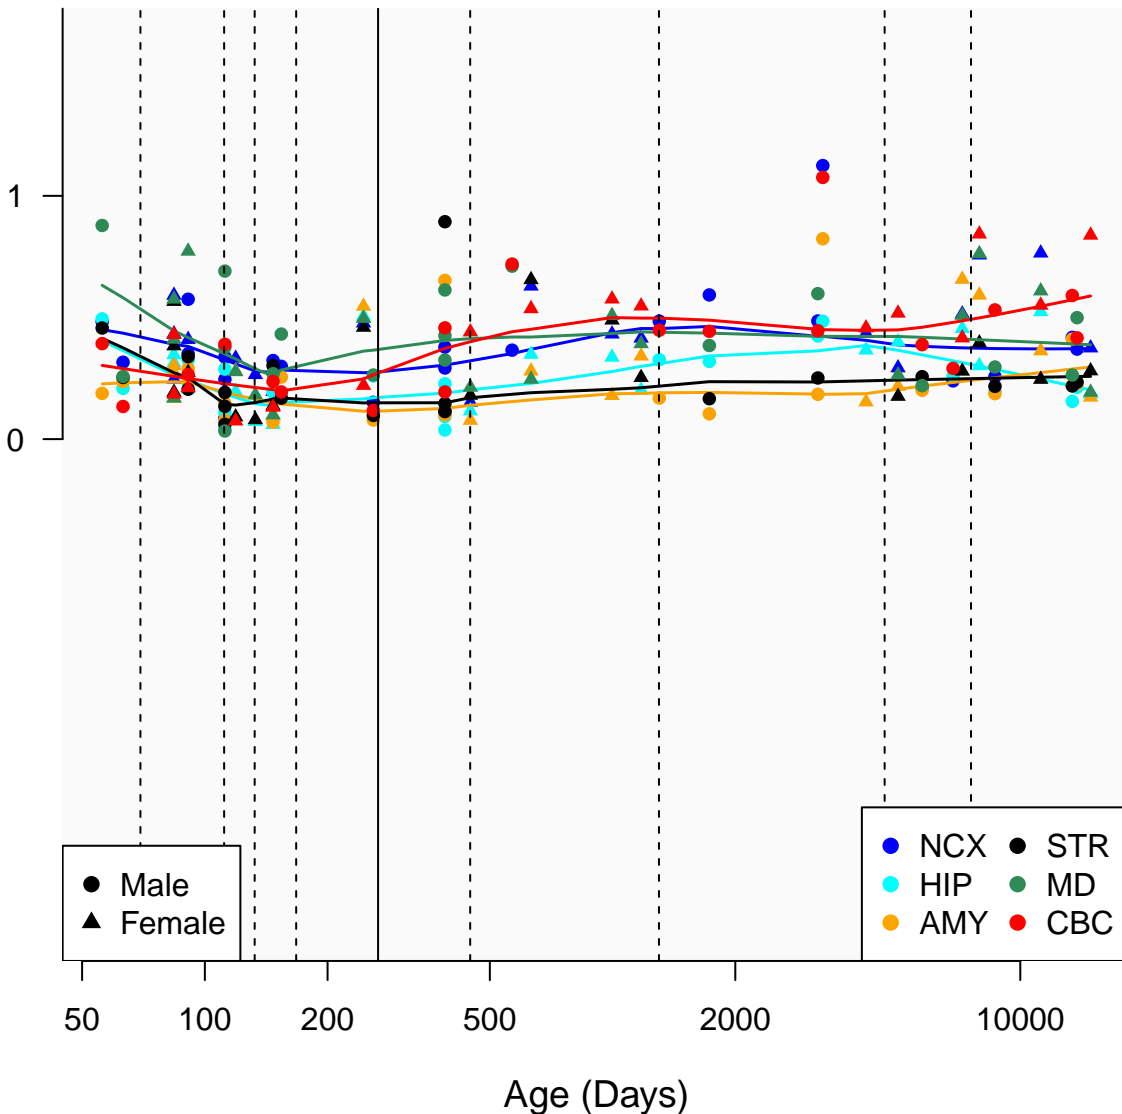

VWA8P1_ENSG00000250289

Window:

1 2 3 4 5 6 7 8 9

Normalized Log2 RPKM+1

● Male
▲ Female

● NCX ● STR
● HIP ● MD
● AMY ● CBC