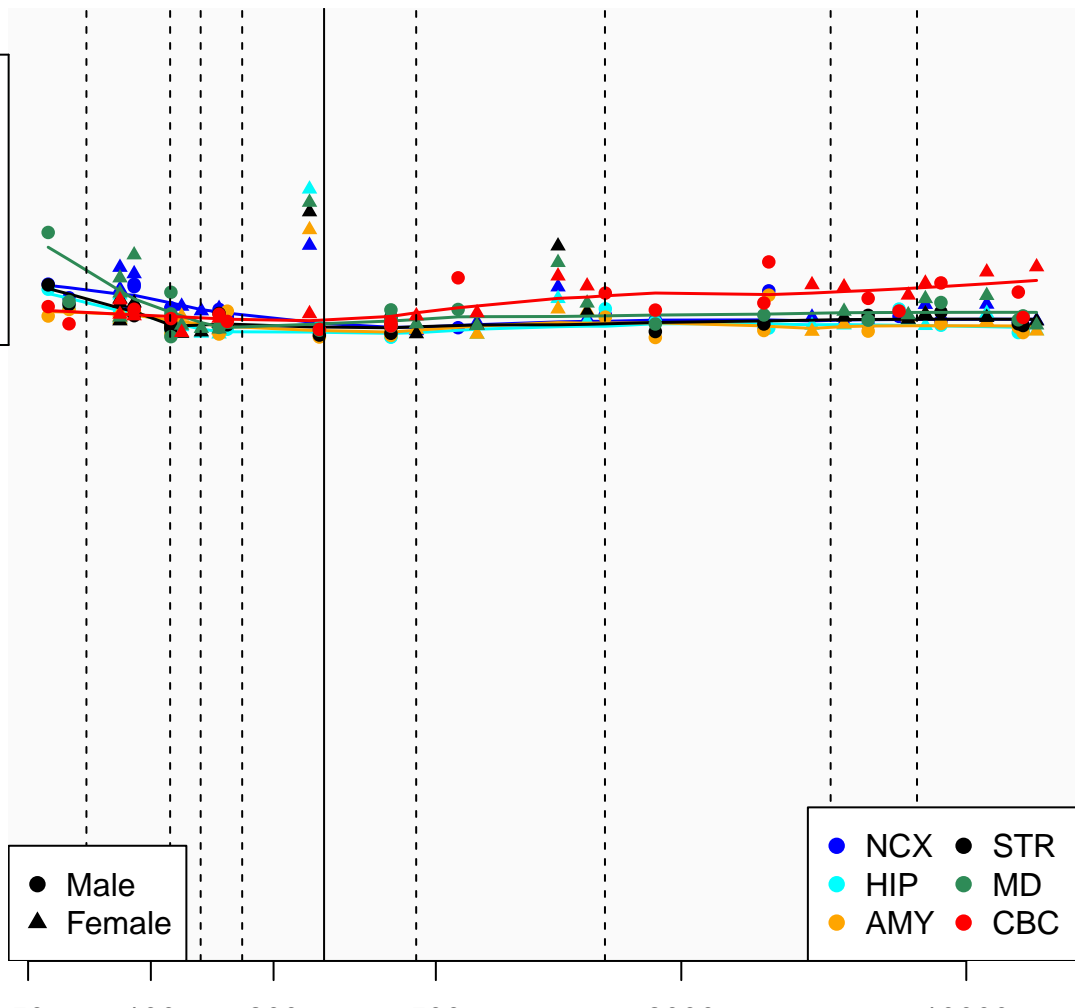

# WARS2P1\_ENSG00000227209

Window:

1 2 3 4 5 6 7 8 9

Normalized Log2 RPKM+1

1  
0

● Male  
▲ Female

● NCX ● STR  
● HIP ● MD  
● AMY ● CBC