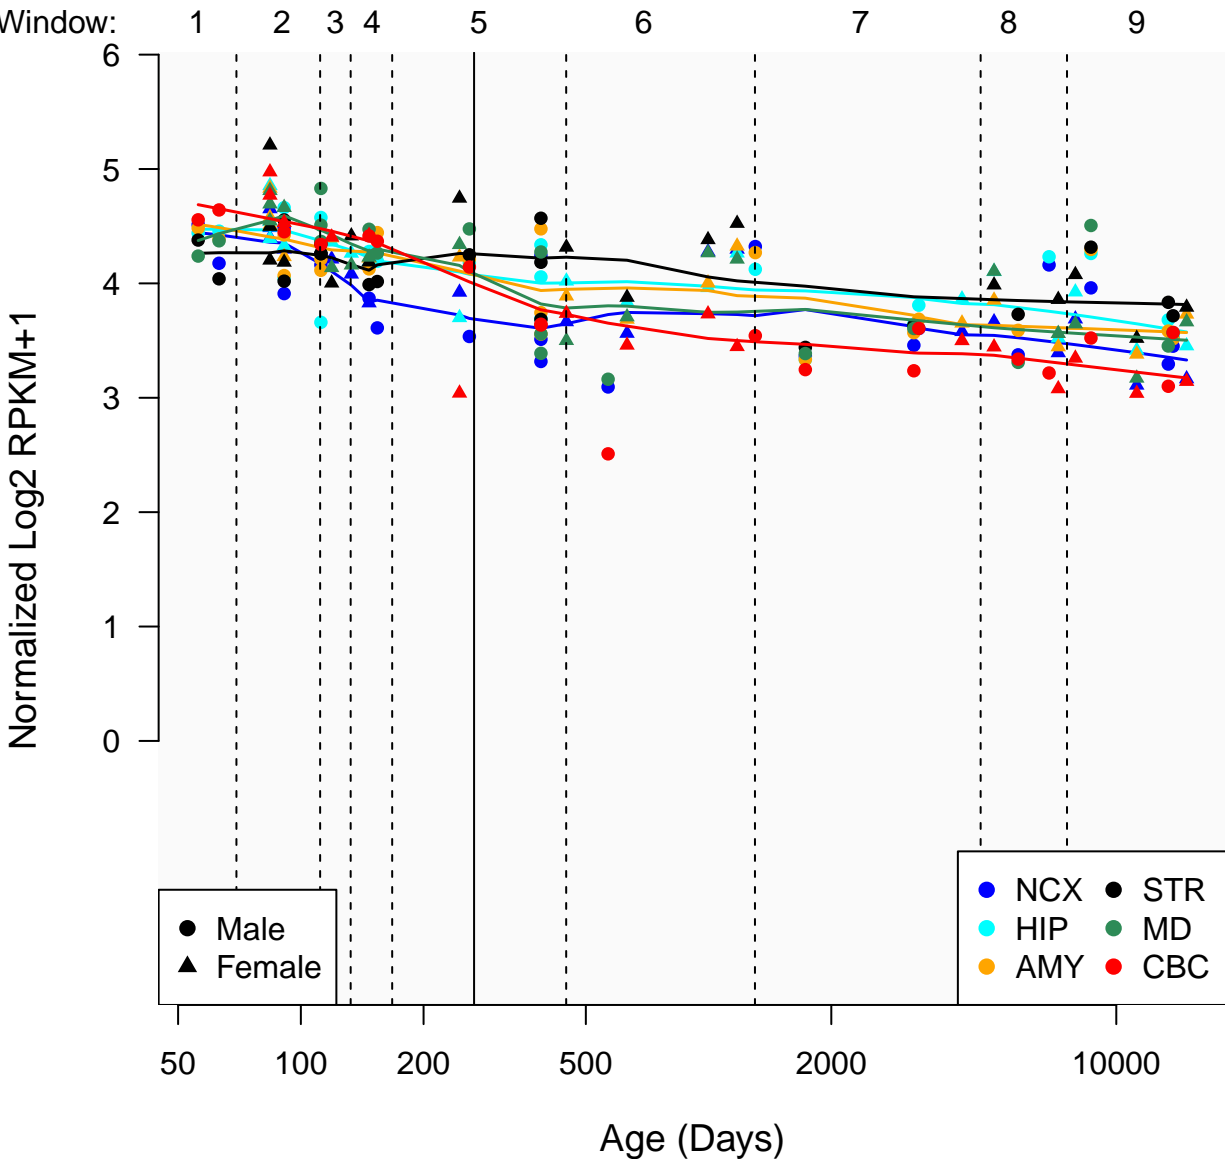

WBP1L_ENSG00000166272

Window:

● Male
▲ Female

● NCX ● STR
● HIP ● MD
● AMY ● CBC