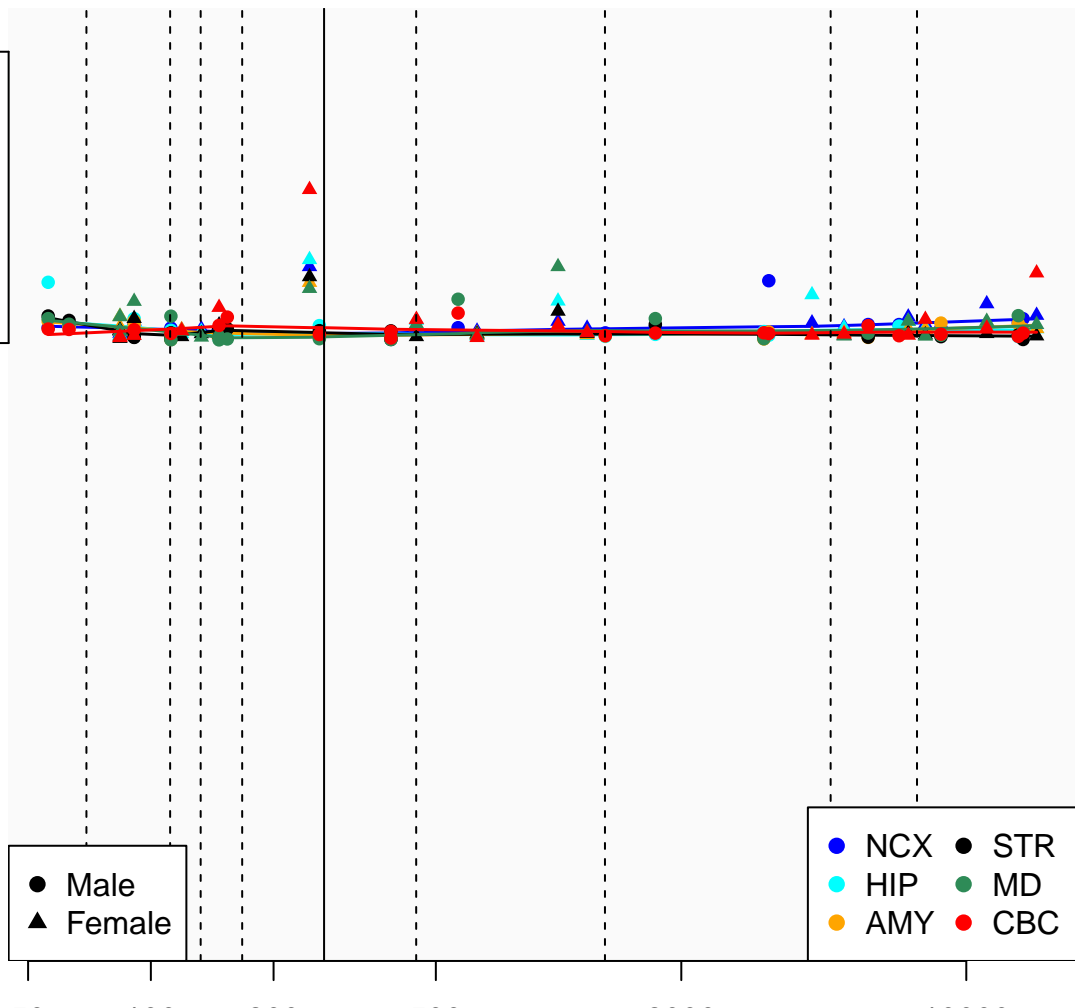

WDR64_ENSG00000162843

Window:

1 2 3 4 5 6 7 8 9

Normalized Log2 RPKM+1

1
0

● Male
▲ Female

● NCX ● STR
● HIP ● MD
● AMY ● CBC

Age (Days)