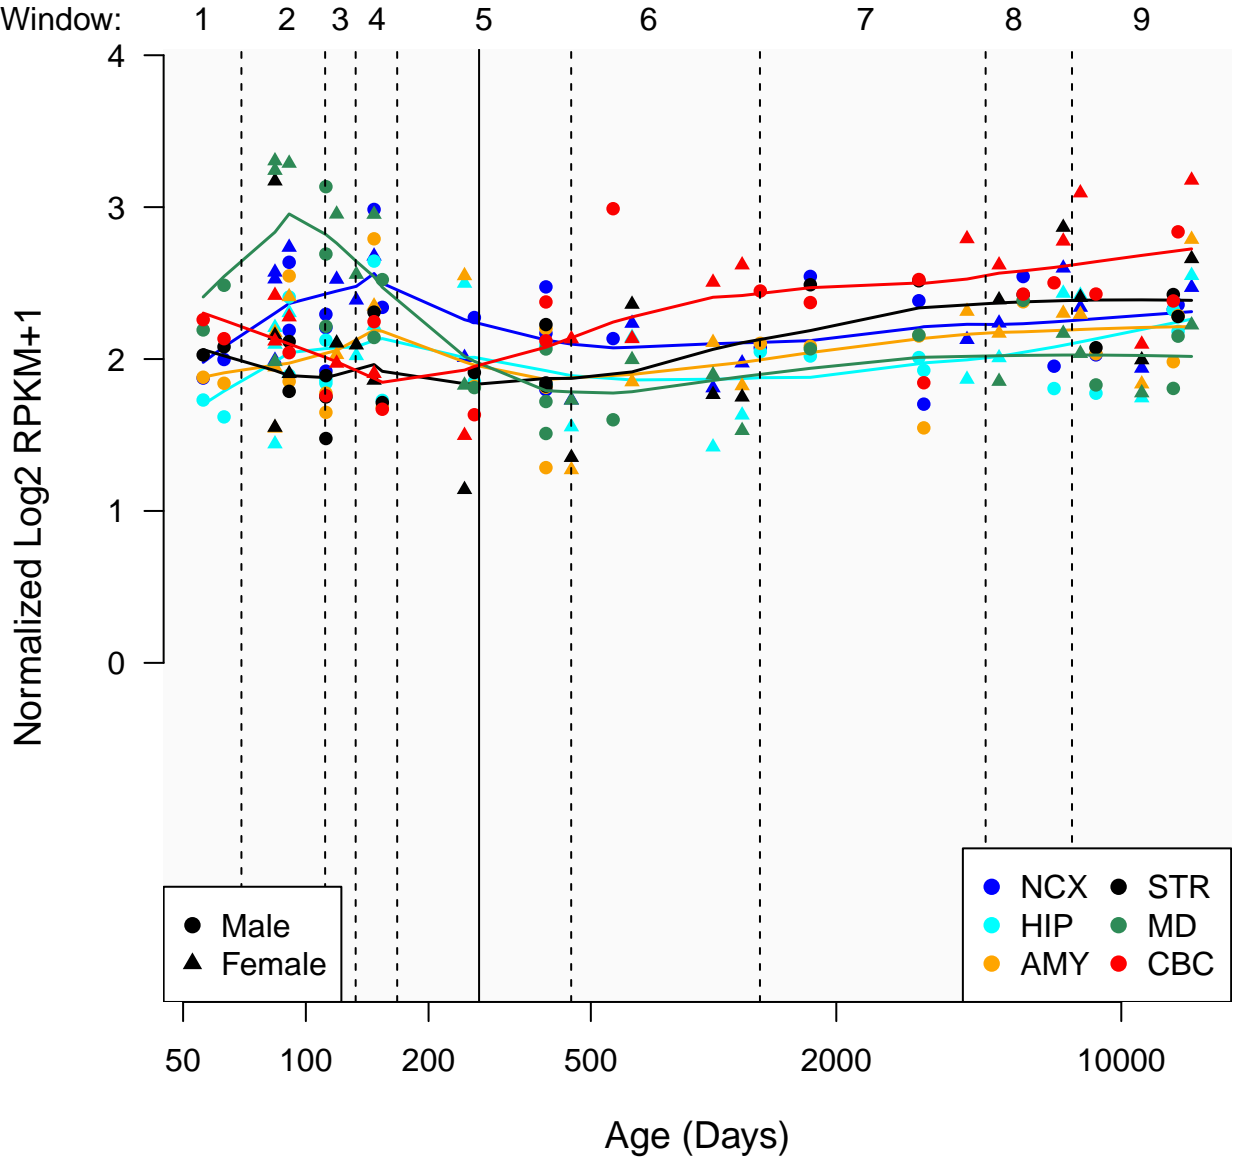

WDSUB1_ENSG00000196151

Window:

● Male
▲ Female

● NCX ● STR
● HIP ● MD
● AMY ● CBC