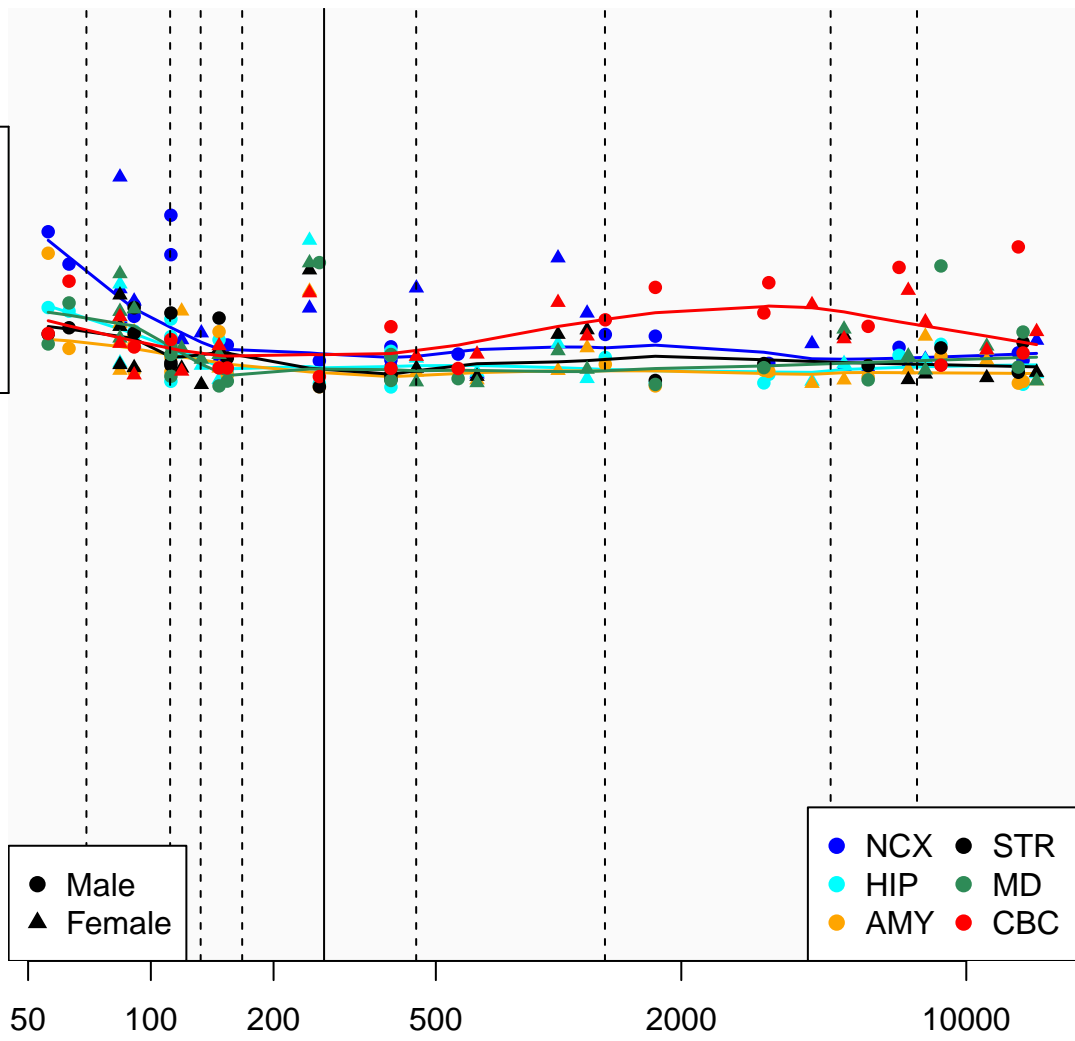

# WFDC21P\_ENSG00000261040

Window:

1 2 3 4 5 6 7 8 9

Normalized Log2 RPKM+1

1  
0

● Male  
▲ Female

● NCX ● STR  
● HIP ● MD  
● AMY ● CBC

Age (Days)