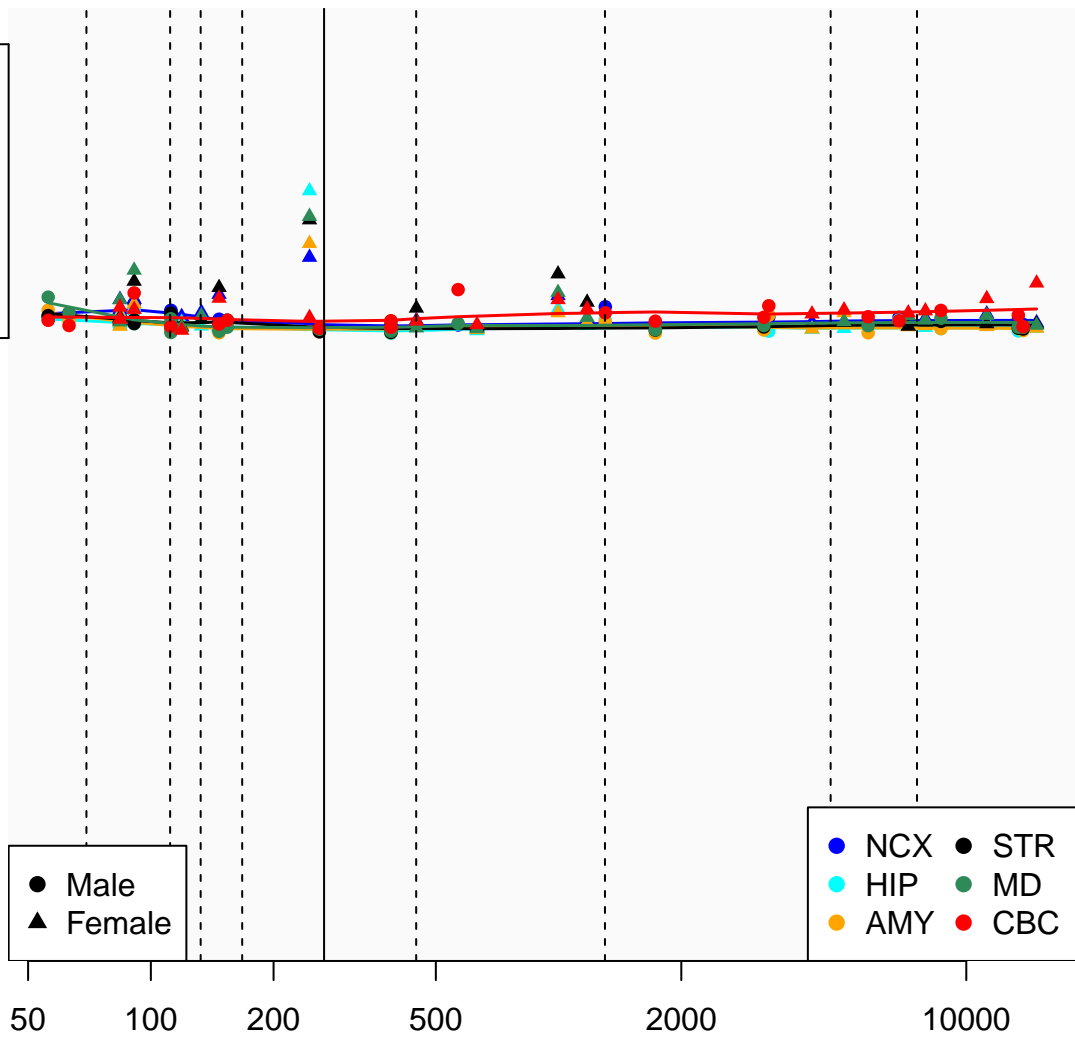

WFDC8_ENSG00000158901

Window:

1 2 3 4 5 6 7 8 9

Normalized Log2 RPKM+1

1
0

● Male
▲ Female

● NCX ● STR
● HIP ● MD
● AMY ● CBC