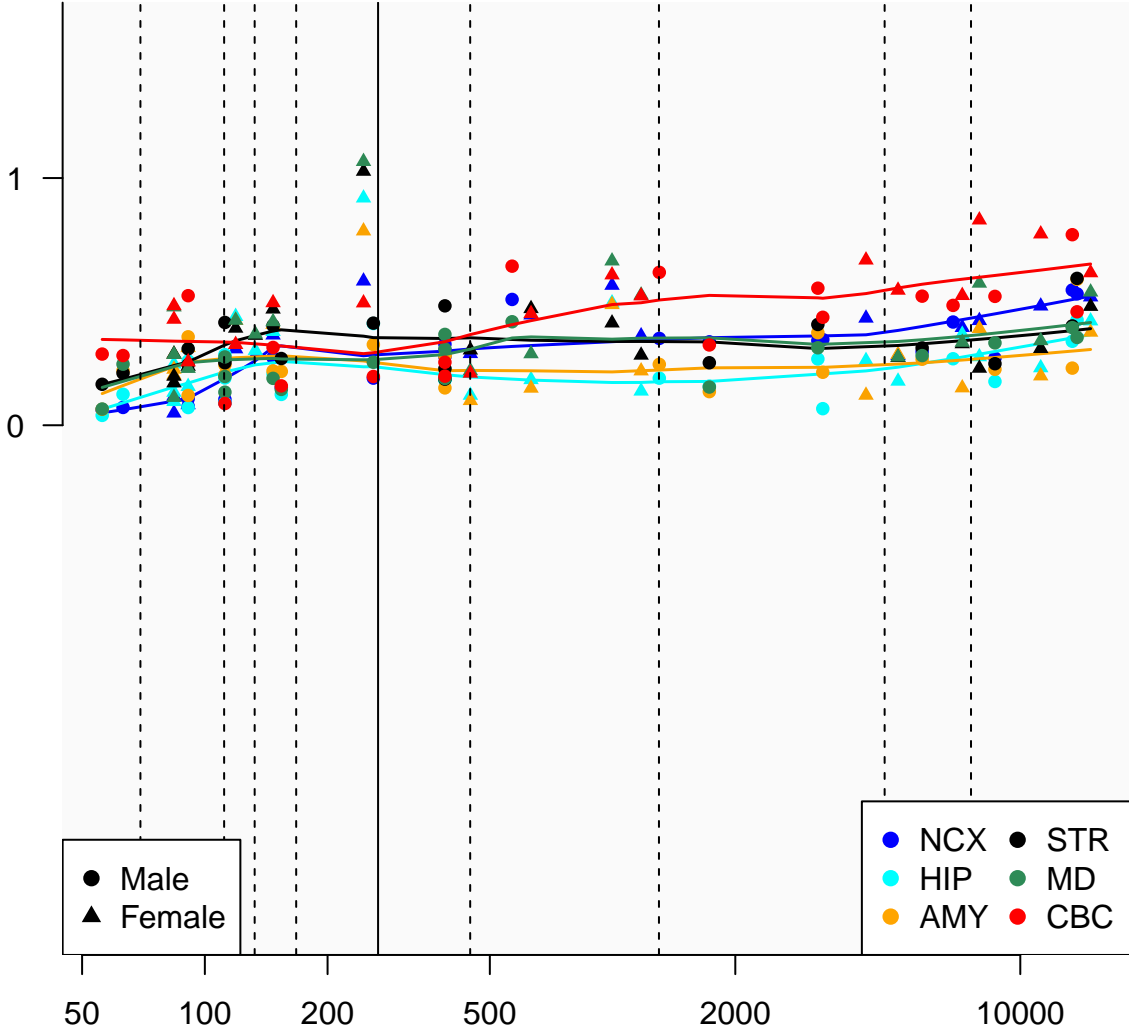

# WHAMMP2\_ENSG00000248334

Window:

1 2 3 4 5 6 7 8 9

Normalized Log2 RPKM+1

● Male  
▲ Female

● NCX ● STR  
● HIP ● MD  
● AMY ● CBC