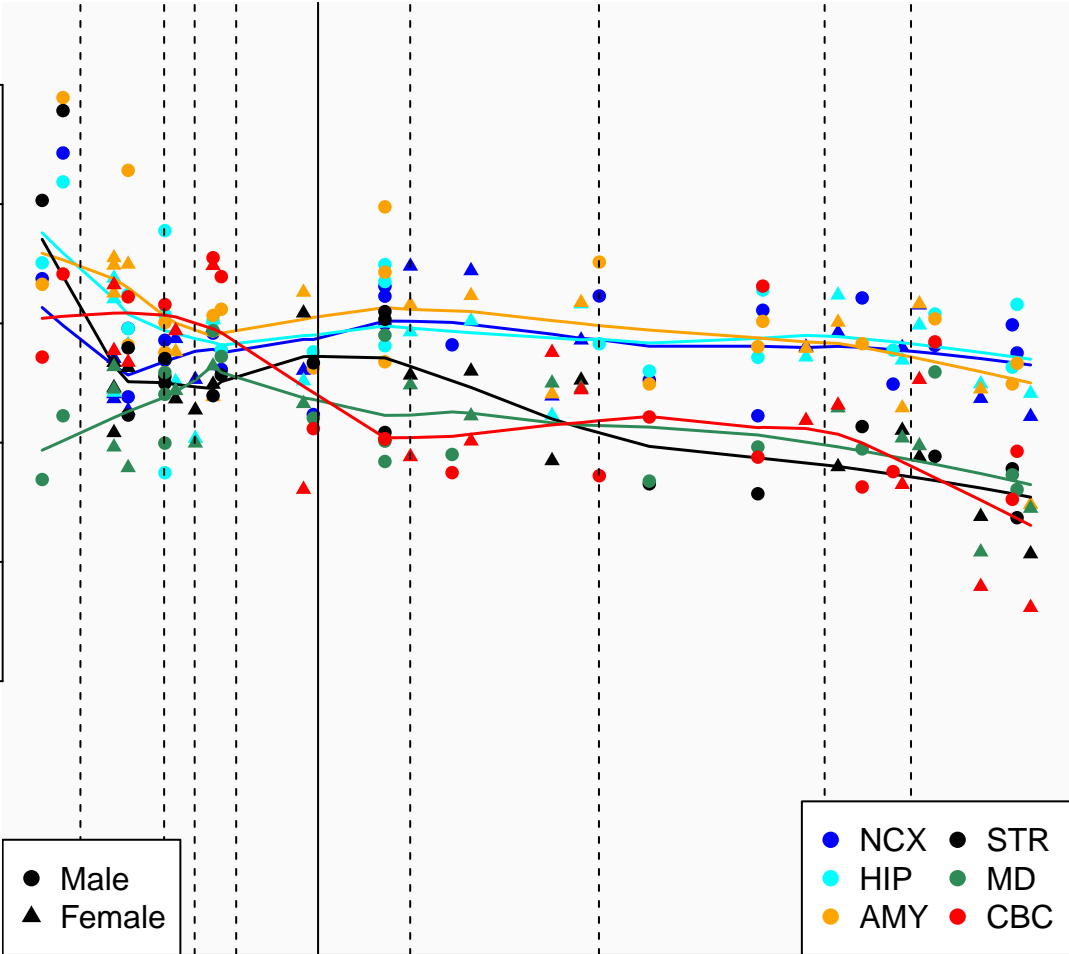

# XYLT1\_ENSG00000103489

Window:

1 2 3 4 5 6 7 8 9

Normalized Log2 RPKM+1

5  
4  
3  
2  
1  
0

50 100 200 500 2000 10000

Age (Days)