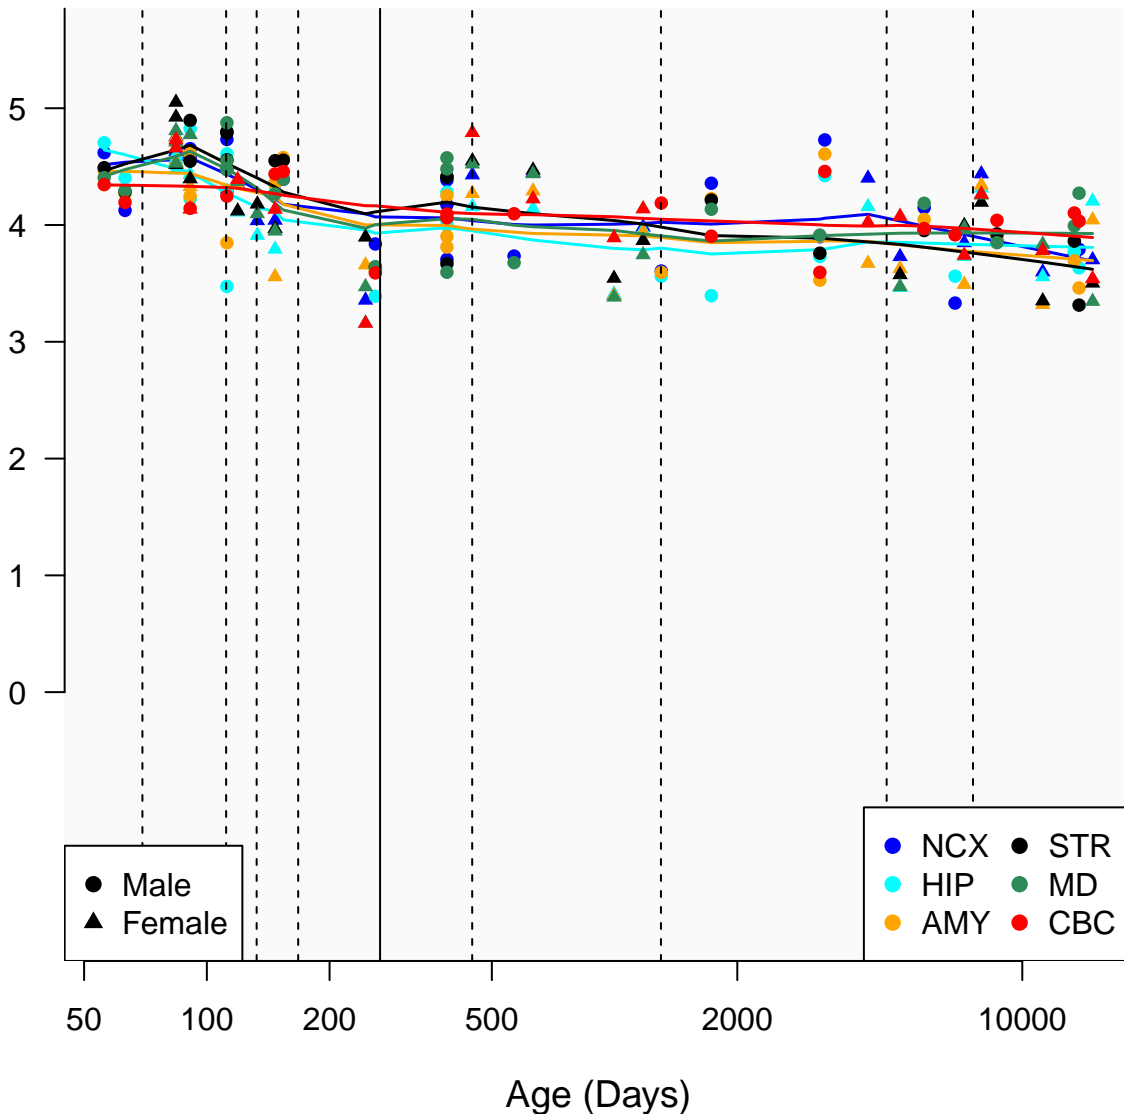

# YTHDF3\_ENSG00000185728

Window:

1 2 3 4 5 6 7 8 9

Normalized Log2 RPKM+1

● Male  
▲ Female

● NCX ● STR  
● HIP ● MD  
● AMY ● CBC