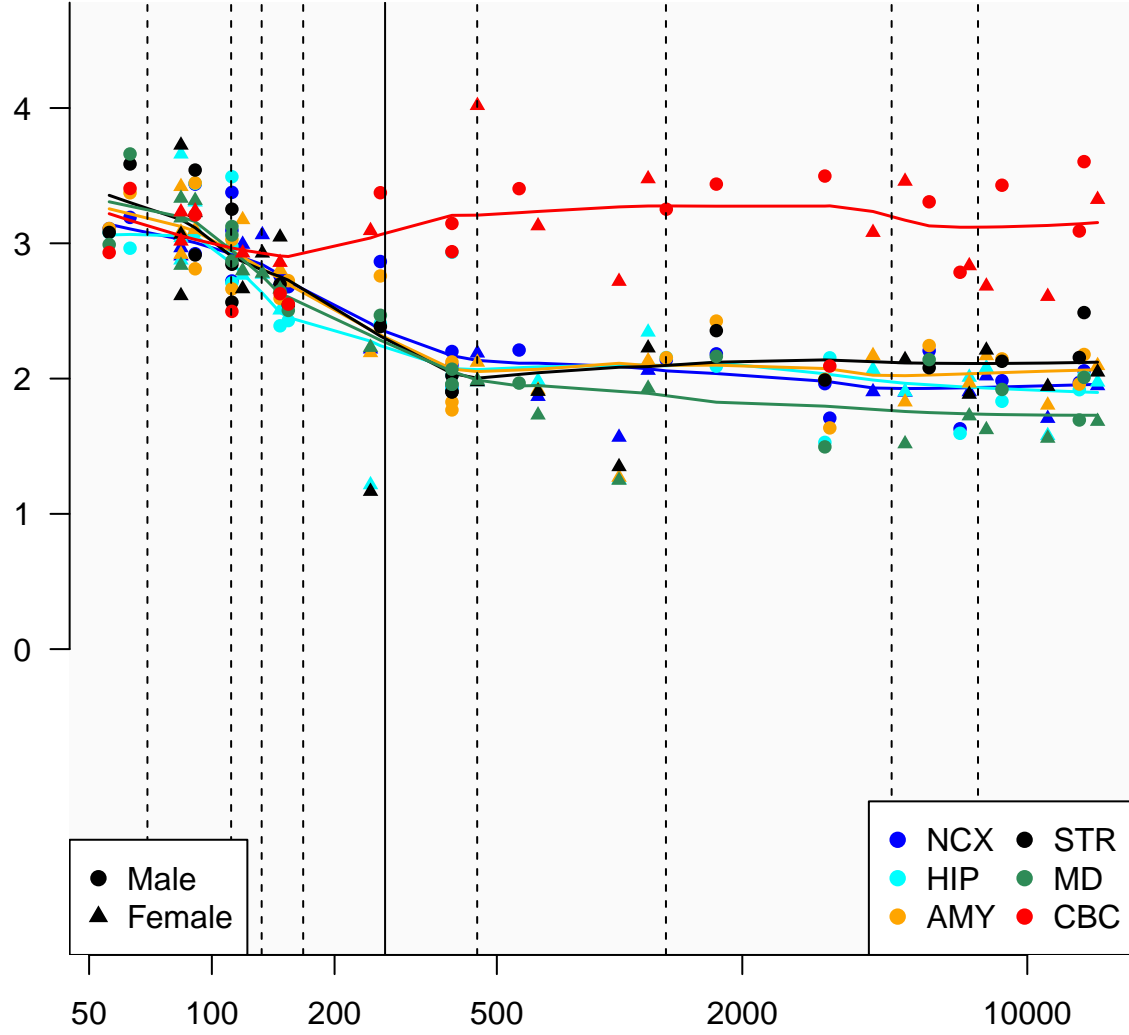

# ZBED8\_ENSG00000221886

Window:

1 2 3 4 5 6 7 8 9

Normalized Log2 RPKM+1

● Male  
▲ Female

● NCX ● STR  
● HIP ● MD  
● AMY ● CBC

Age (Days)