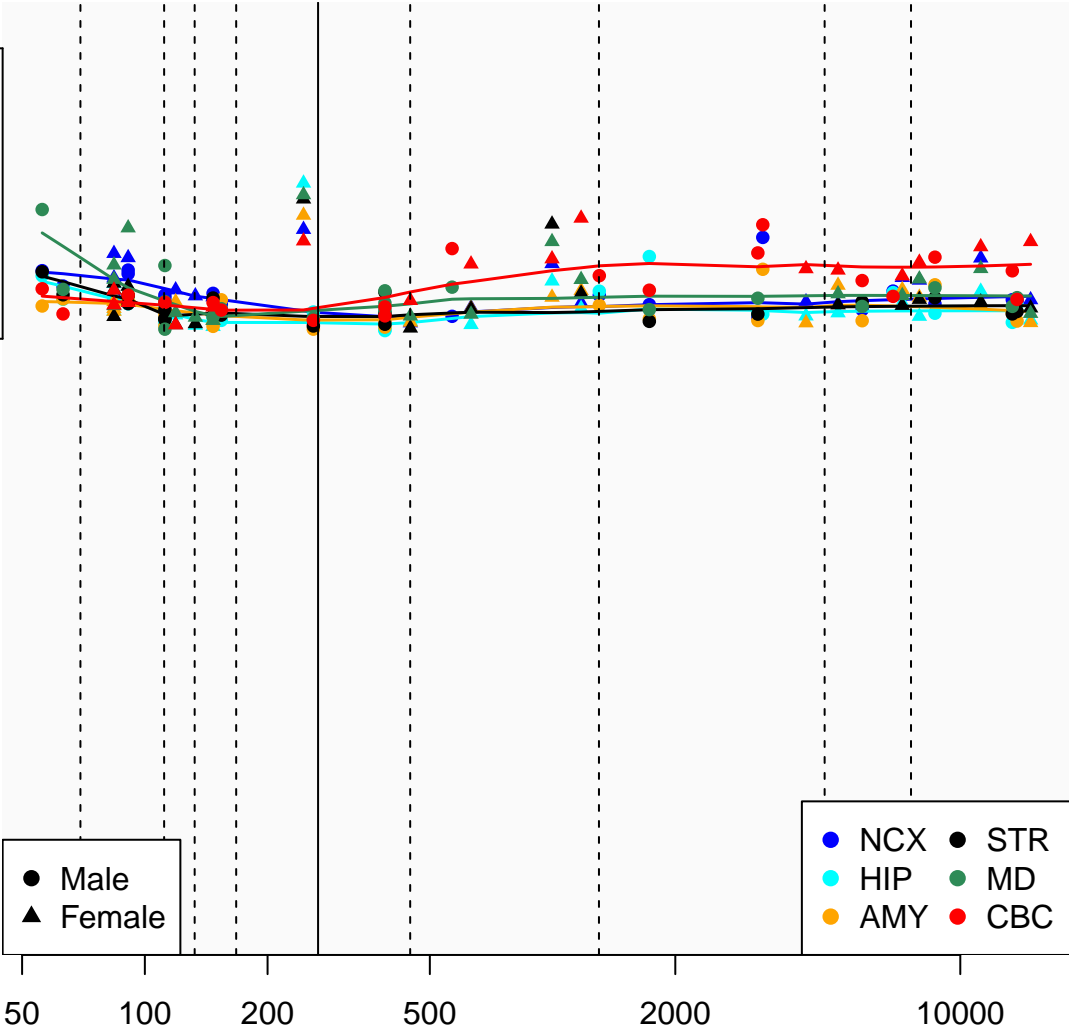

# ZDHHC20P2\_ENSG00000223702

Window:

1 2 3 4 5 6 7 8 9

Normalized Log2 RPKM+1

1  
0

● Male  
▲ Female

● NCX ● STR  
● HIP ● MD  
● AMY ● CBC