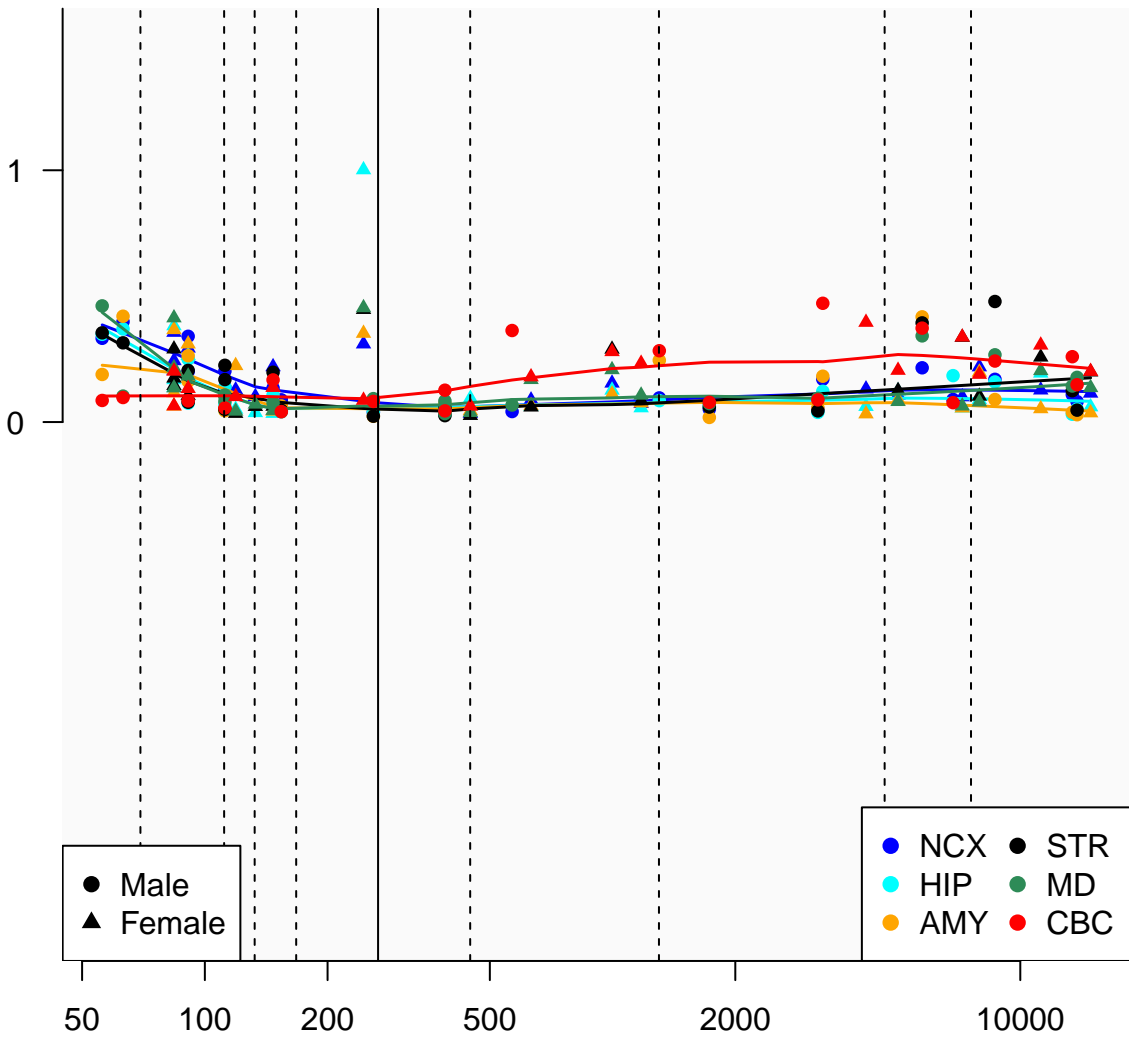

ZDHHC20P4_ENSG00000232380

Window:

1 2 3 4 5 6 7 8 9

Normalized Log2 RPKM+1

● Male
▲ Female

● NCX ● STR
● HIP ● MD
● AMY ● CBC

Age (Days)