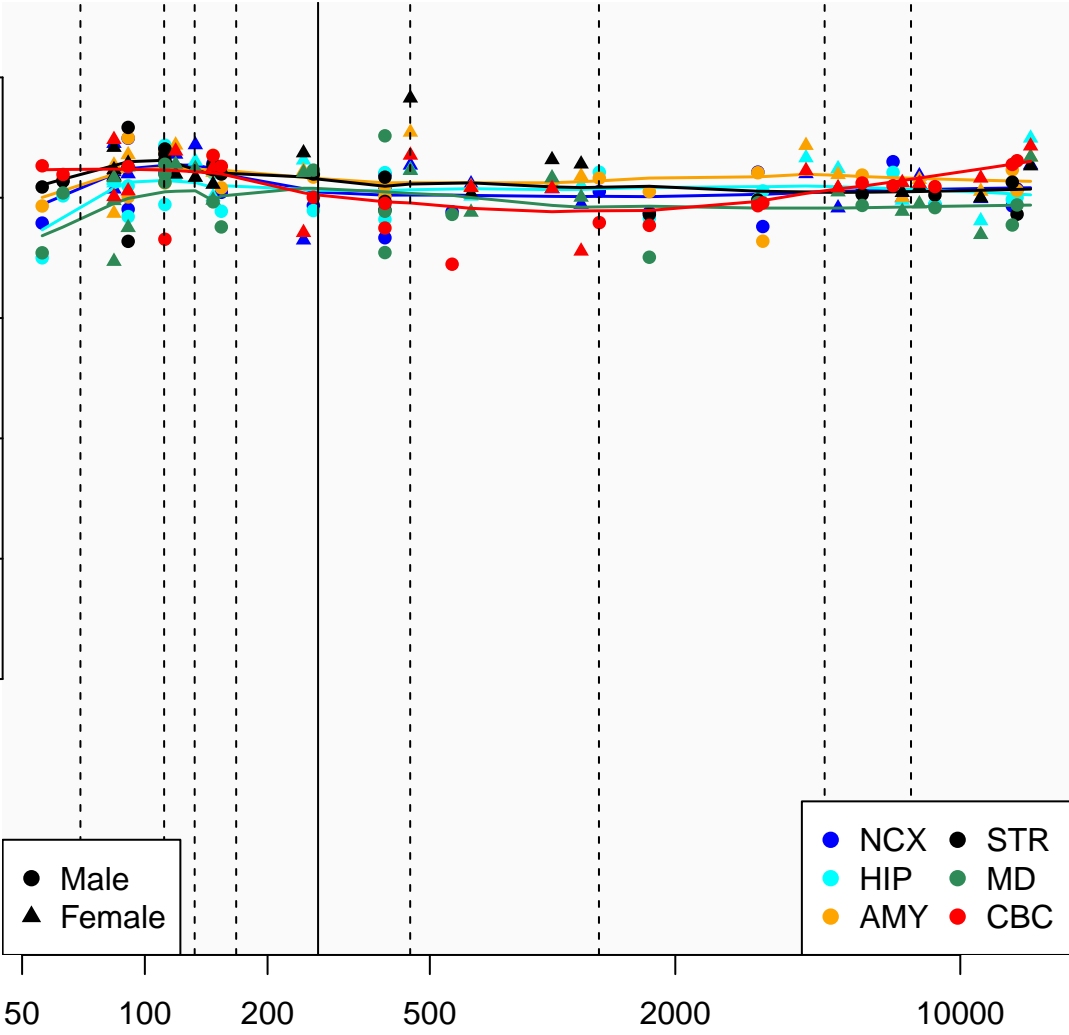

ZFYVE20_ENSG00000131381

Window:

1 2 3 4 5 6 7 8 9

Normalized Log2 RPKM+1

● Male
▲ Female

● NCX ● STR
● HIP ● MD
● AMY ● CBC

Age (Days)