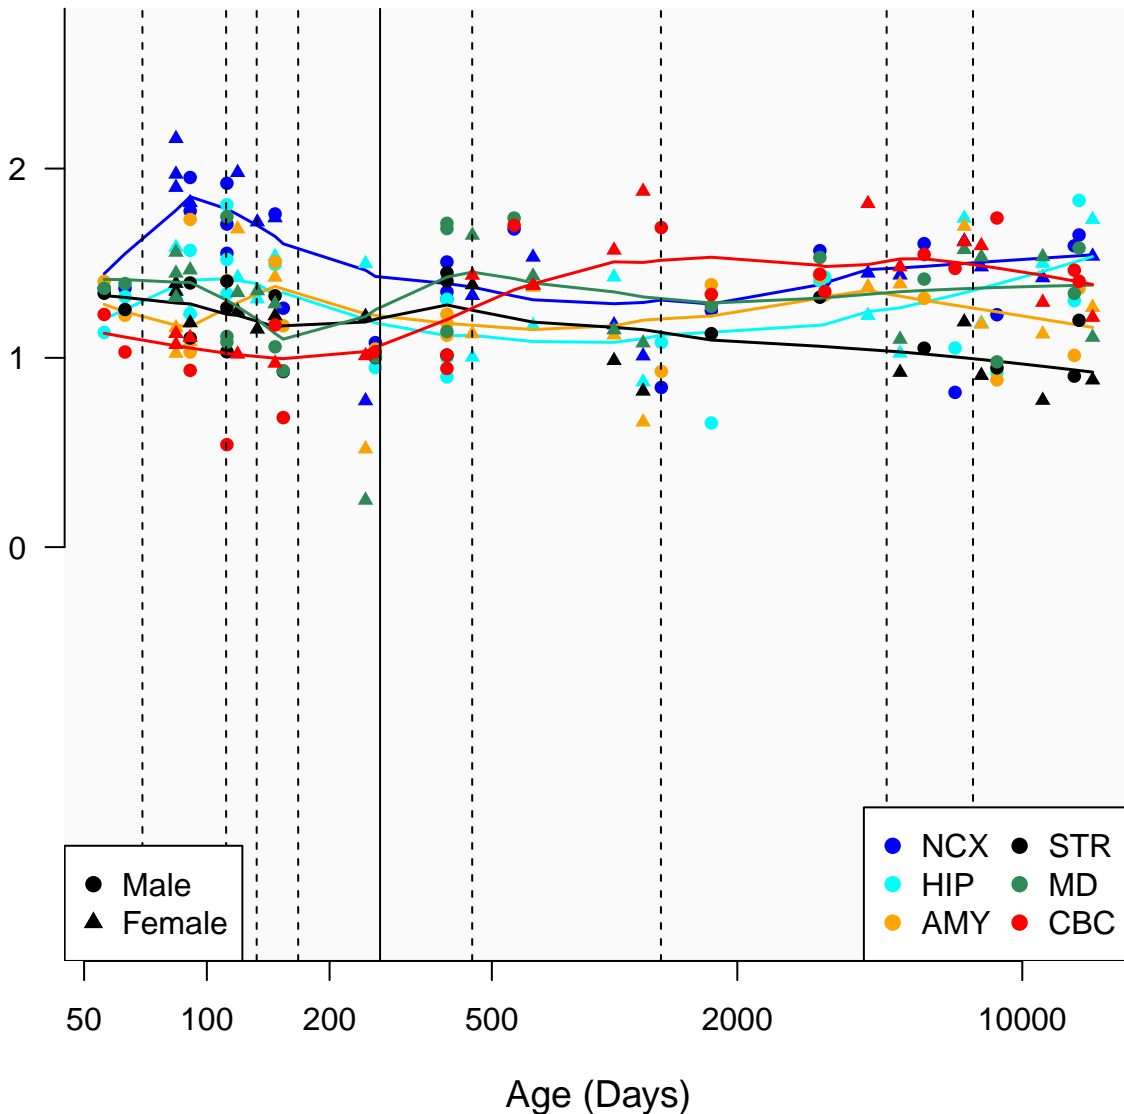

# ZNF233\_ENSG00000159915

Window:

1 2 3 4 5 6 7 8 9

Normalized Log2 RPKM+1

● Male  
▲ Female

● NCX ● STR  
● HIP ● MD  
● AMY ● CBC