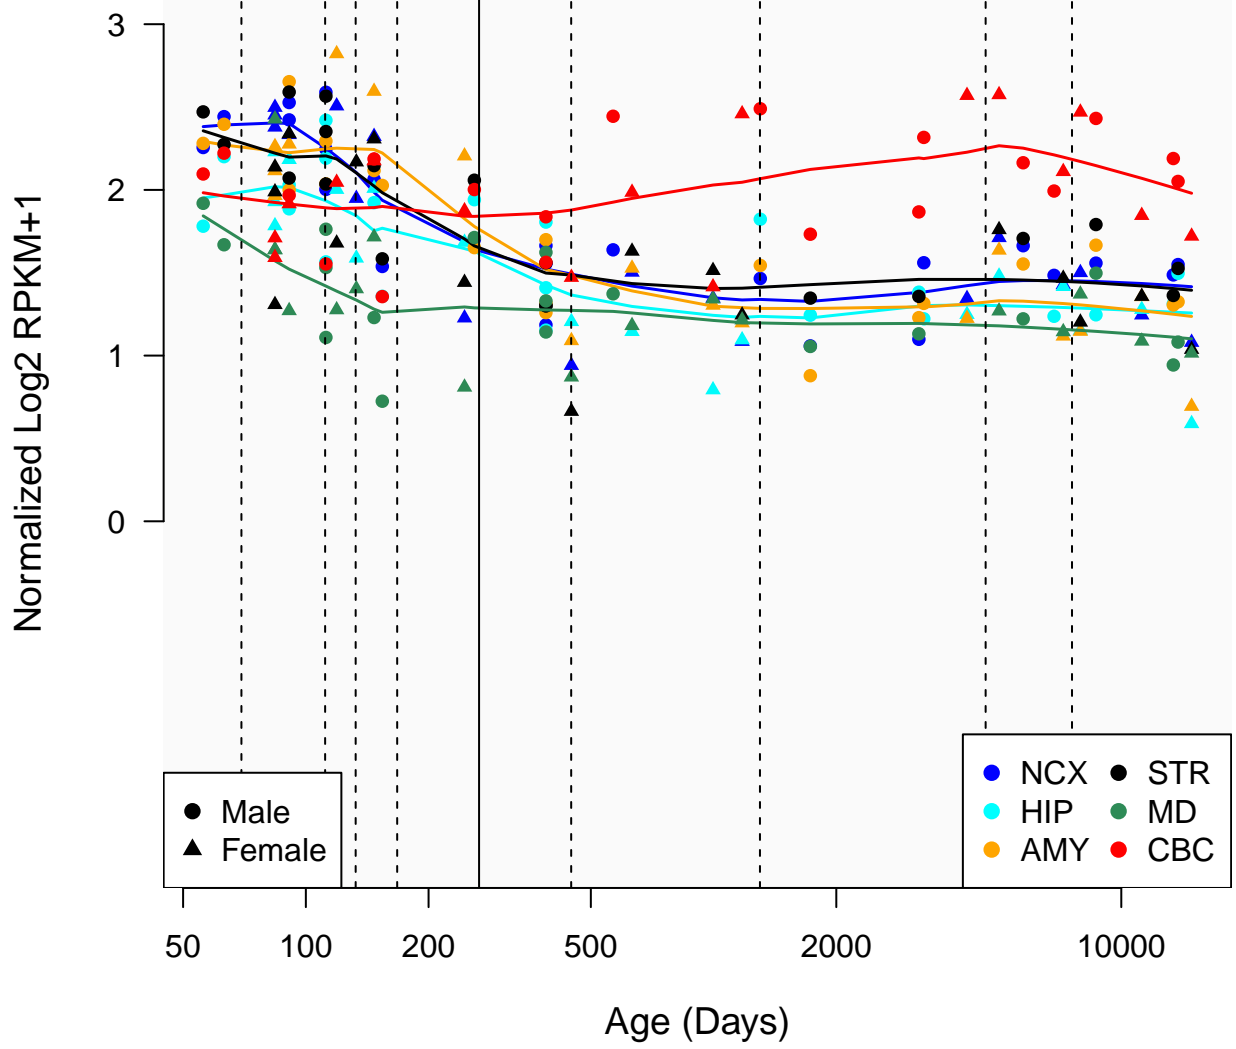

# ZNF256\_ENSG00000152454

Window:

1 2 3 4 5 6 7 8 9

● Male  
▲ Female

● NCX ● STR  
● HIP ● MD  
● AMY ● CBC