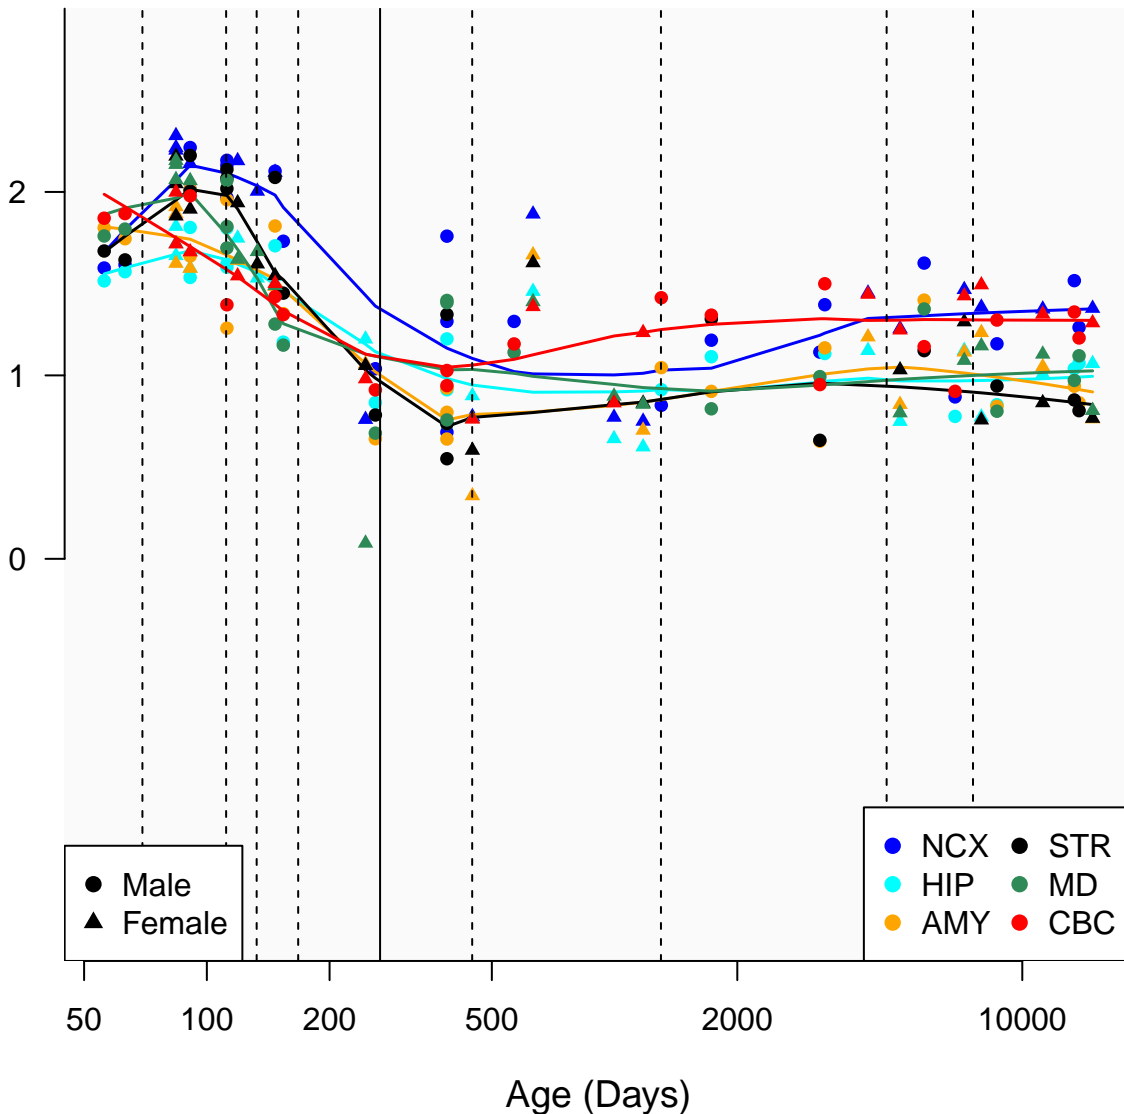

# ZNF324B\_ENSG00000249471

Window:

1 2 3 4 5 6 7 8 9

Normalized Log2 RPKM+1

● Male  
▲ Female

● NCX ● STR  
● HIP ● MD  
● AMY ● CBC