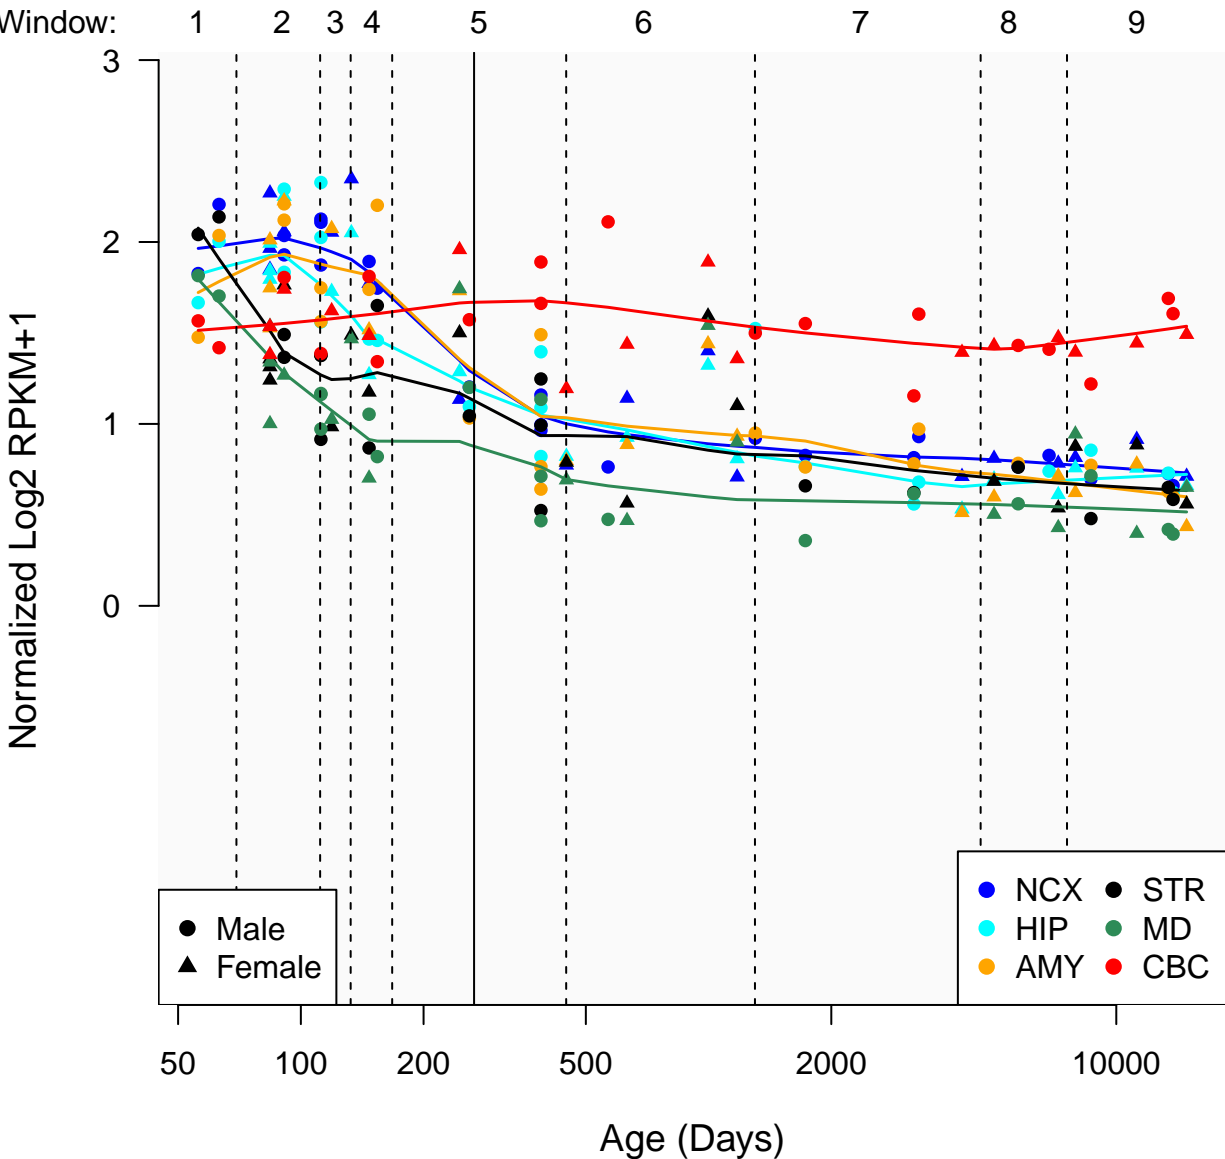

# ZNF486\_ENSG00000256229

Window:

● Male  
▲ Female

● NCX ● STR  
● HIP ● MD  
● AMY ● CBC