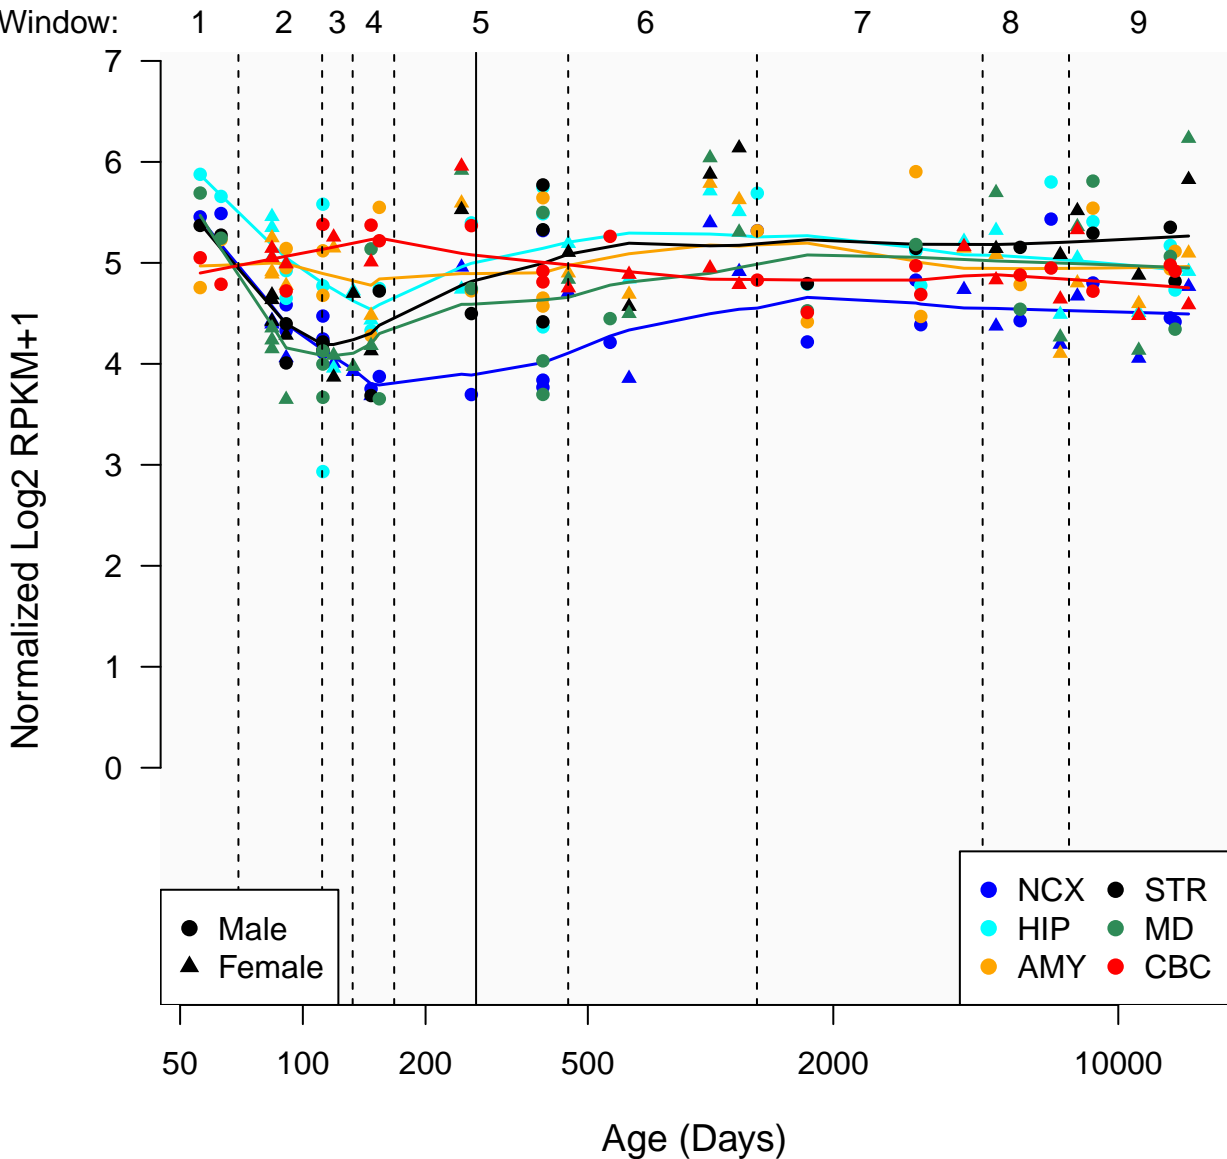

# ZNF664\_ENSG00000179195

Window:

● Male  
▲ Female

● NCX ● STR  
● HIP ● MD  
● AMY ● CBC