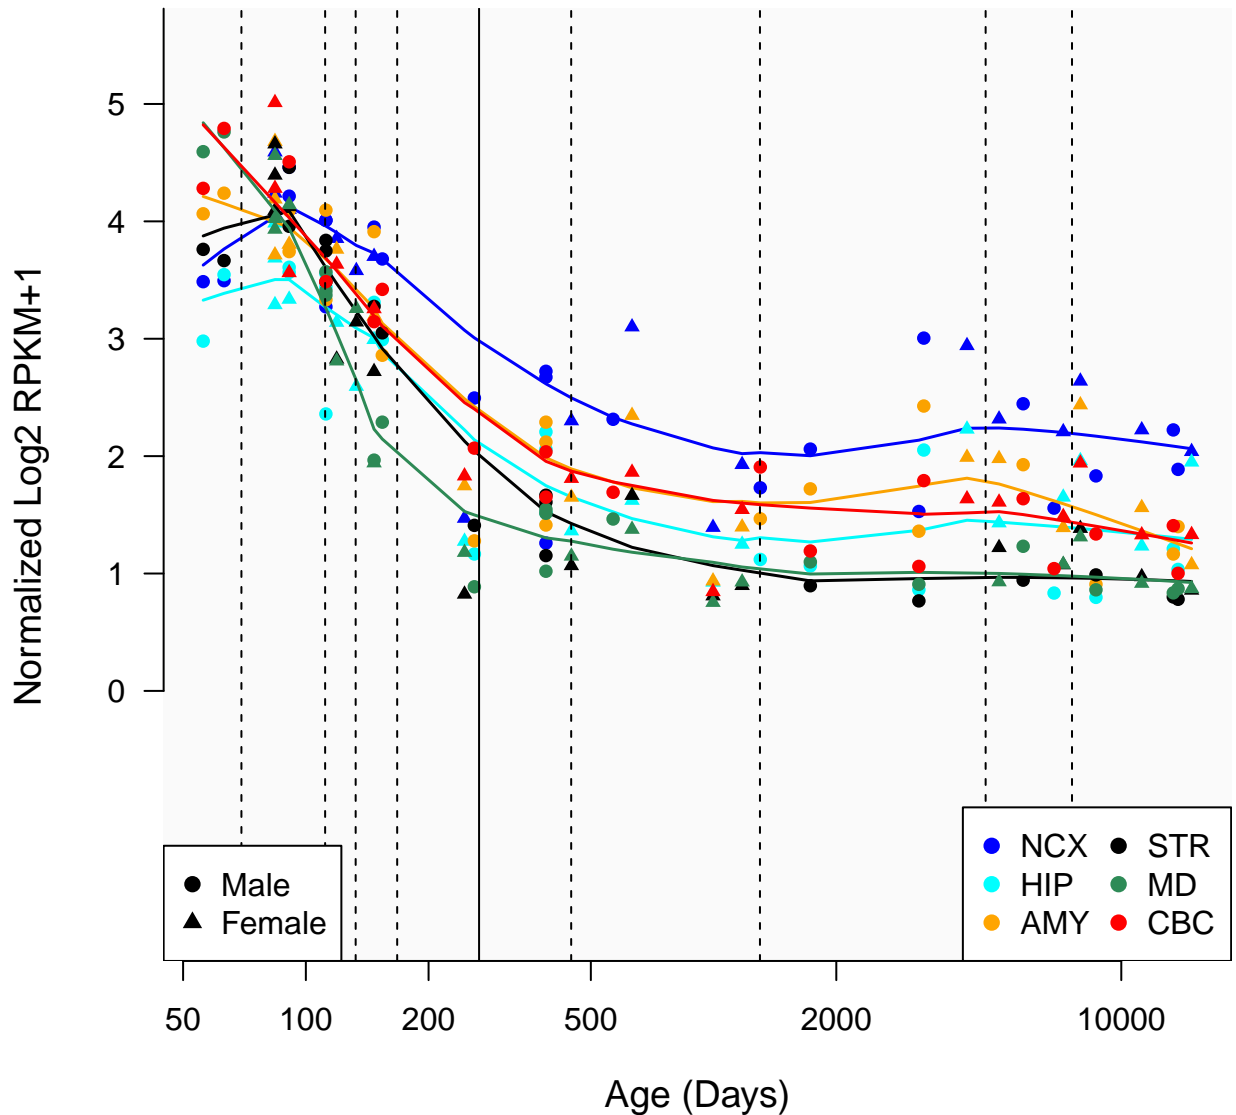

# ZNF697\_ENSG00000143067

Window:

1 2 3 4 5 6 7 8 9

● Male  
▲ Female

● NCX ● STR  
● HIP ● MD  
● AMY ● CBC