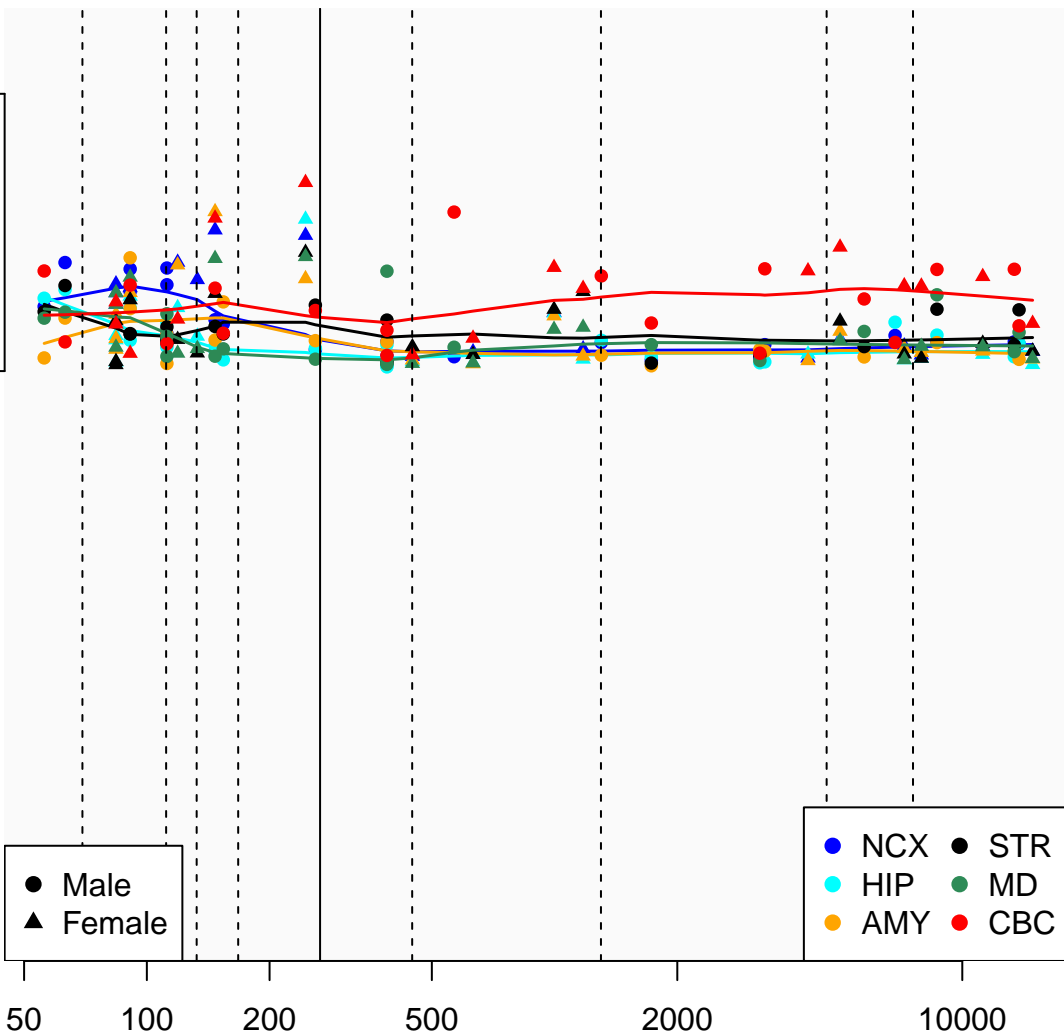

# ZNF840\_ENSG00000184617

Window:

1 2 3 4 5 6 7 8 9

Normalized Log2 RPKM+1

1  
0

● Male  
▲ Female

● NCX ● STR  
● HIP ● MD  
● AMY ● CBC