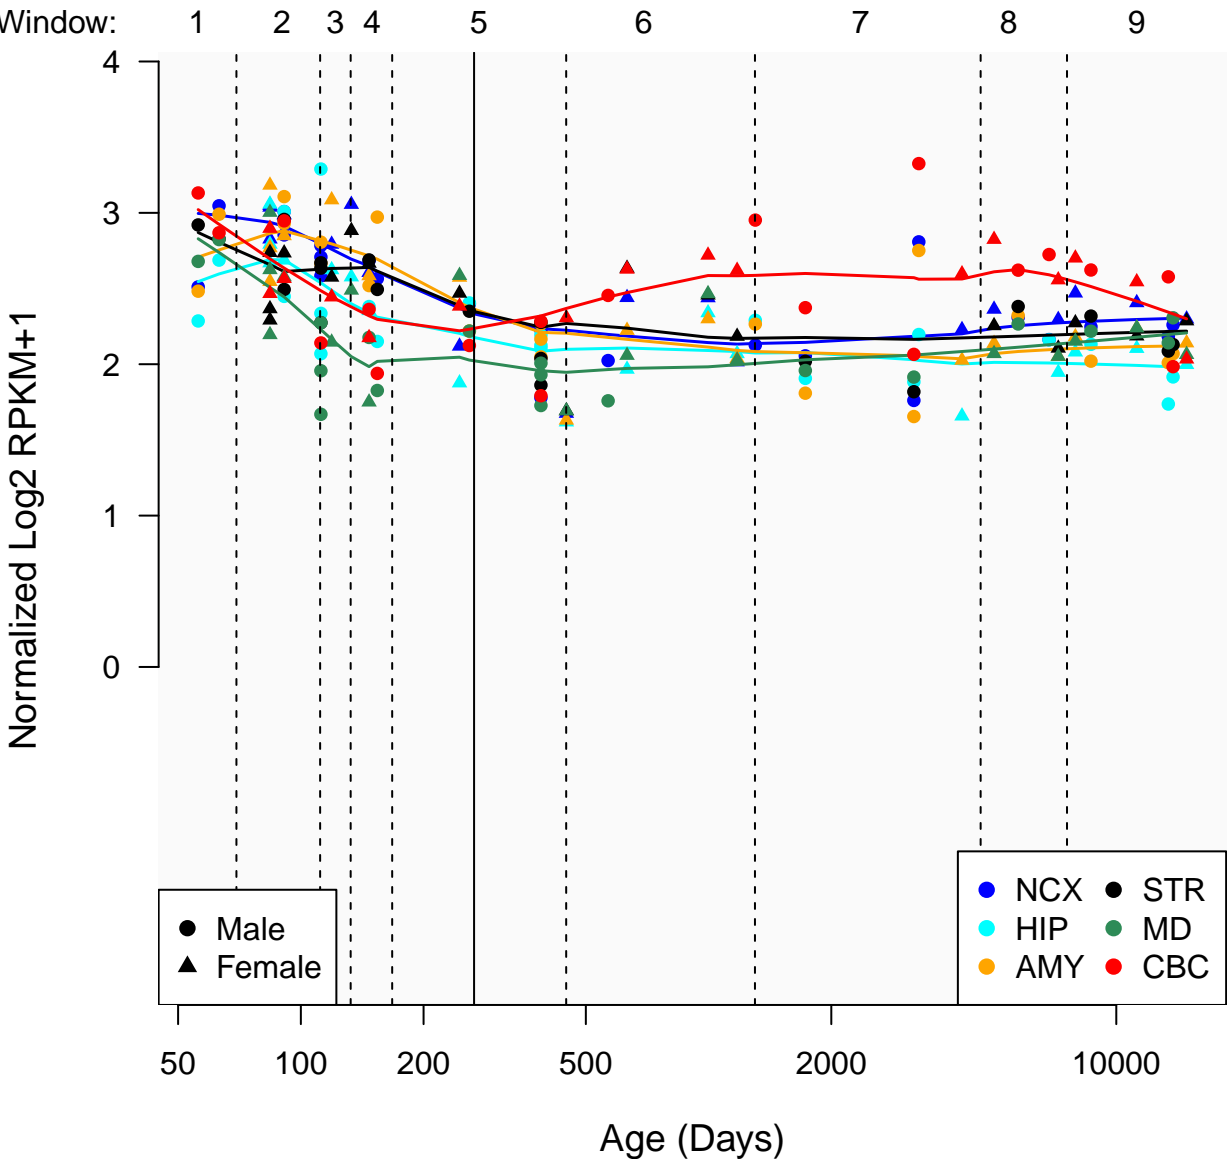

# ZNF865\_ENSG00000261221

Window:

● Male  
▲ Female

● NCX ● STR  
● HIP ● MD  
● AMY ● CBC