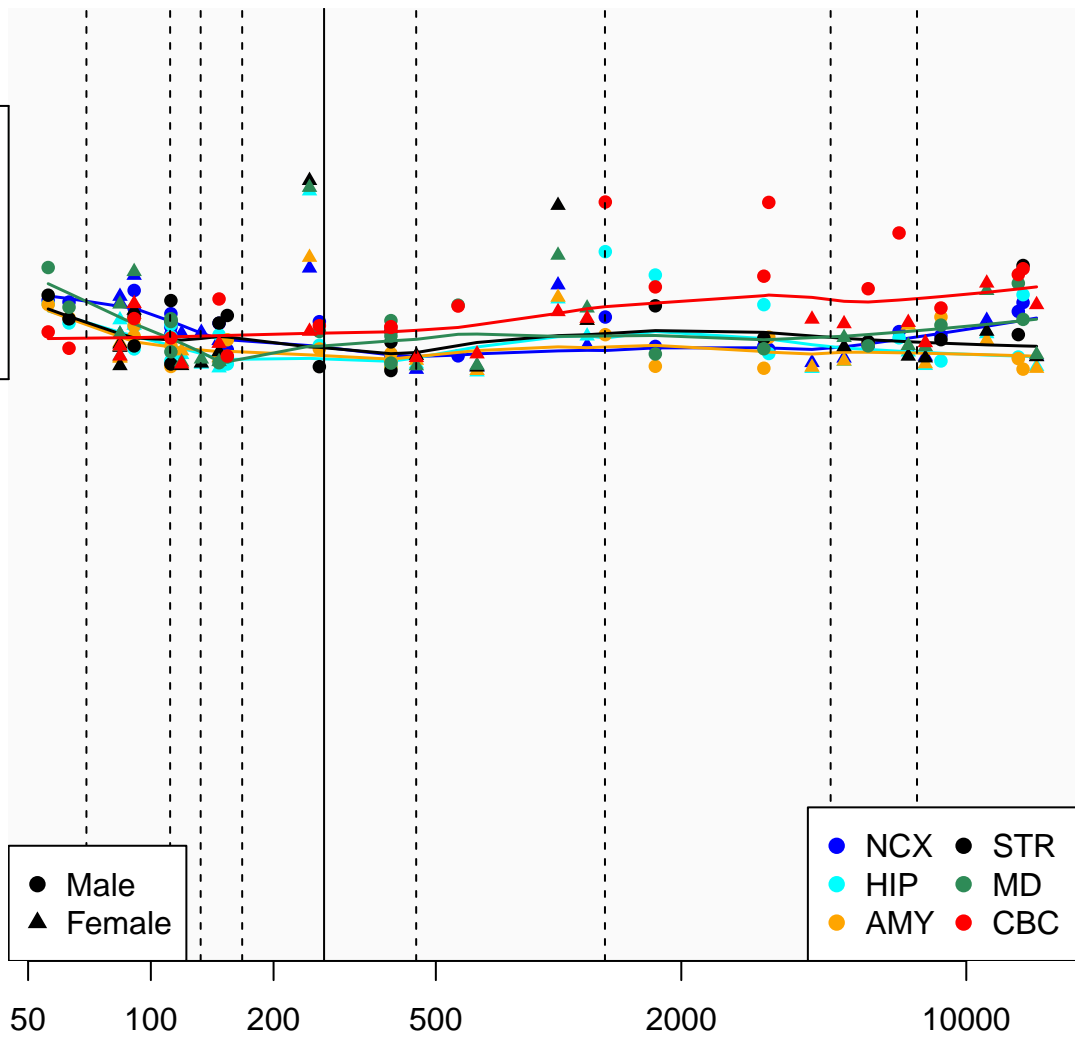

# ZNF885P\_ENSG00000228764

Window:

1 2 3 4 5 6 7 8 9

Normalized Log2 RPKM+1

1  
0

● Male  
▲ Female

● NCX ● STR  
● HIP ● MD  
● AMY ● CBC

Age (Days)