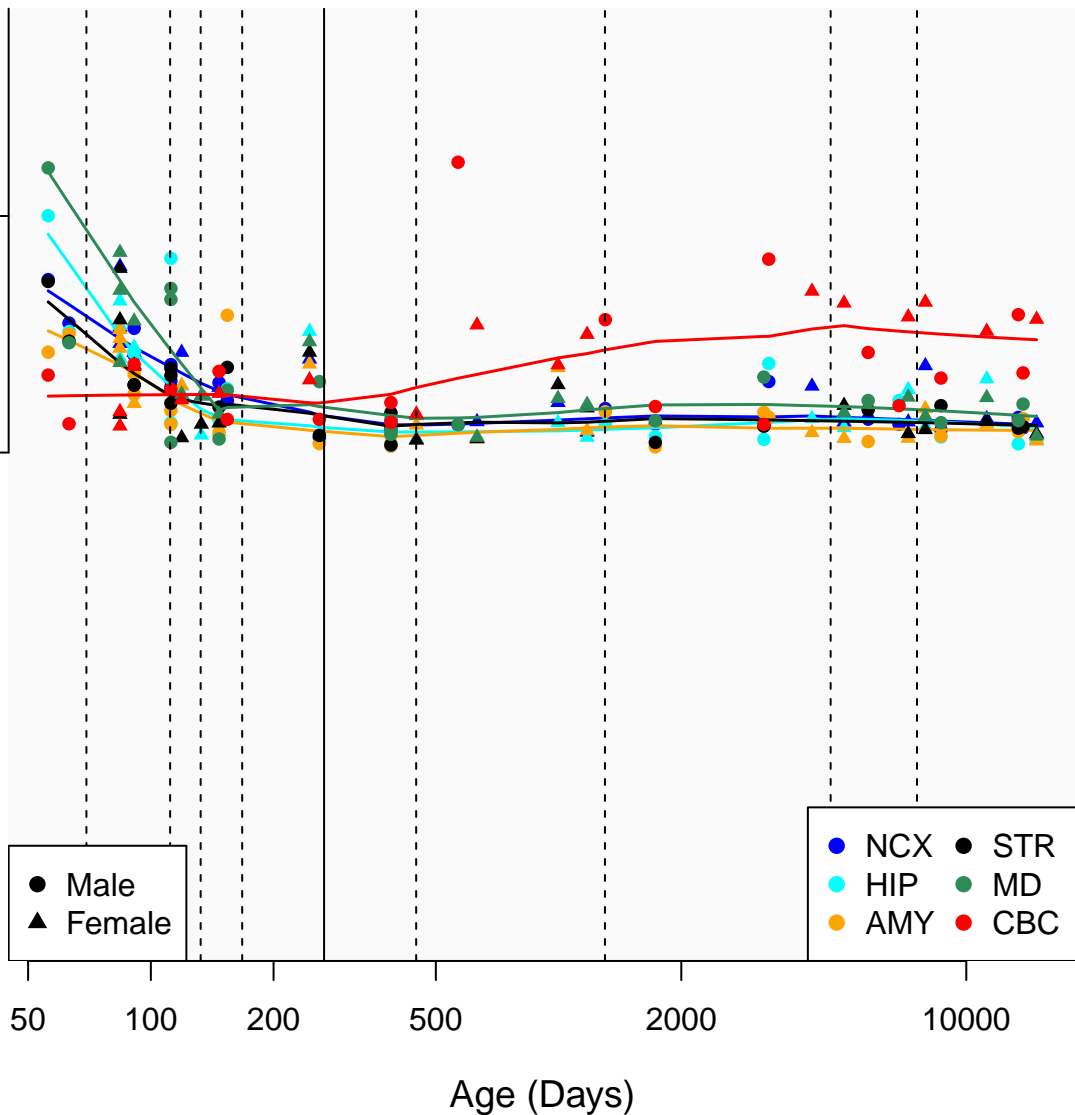

# ZNF888\_ENSG00000213793

Window:

1 2 3 4 5 6 7 8 9

Normalized Log2 RPKM+1

● Male  
▲ Female

● NCX ● STR  
● HIP ● MD  
● AMY ● CBC