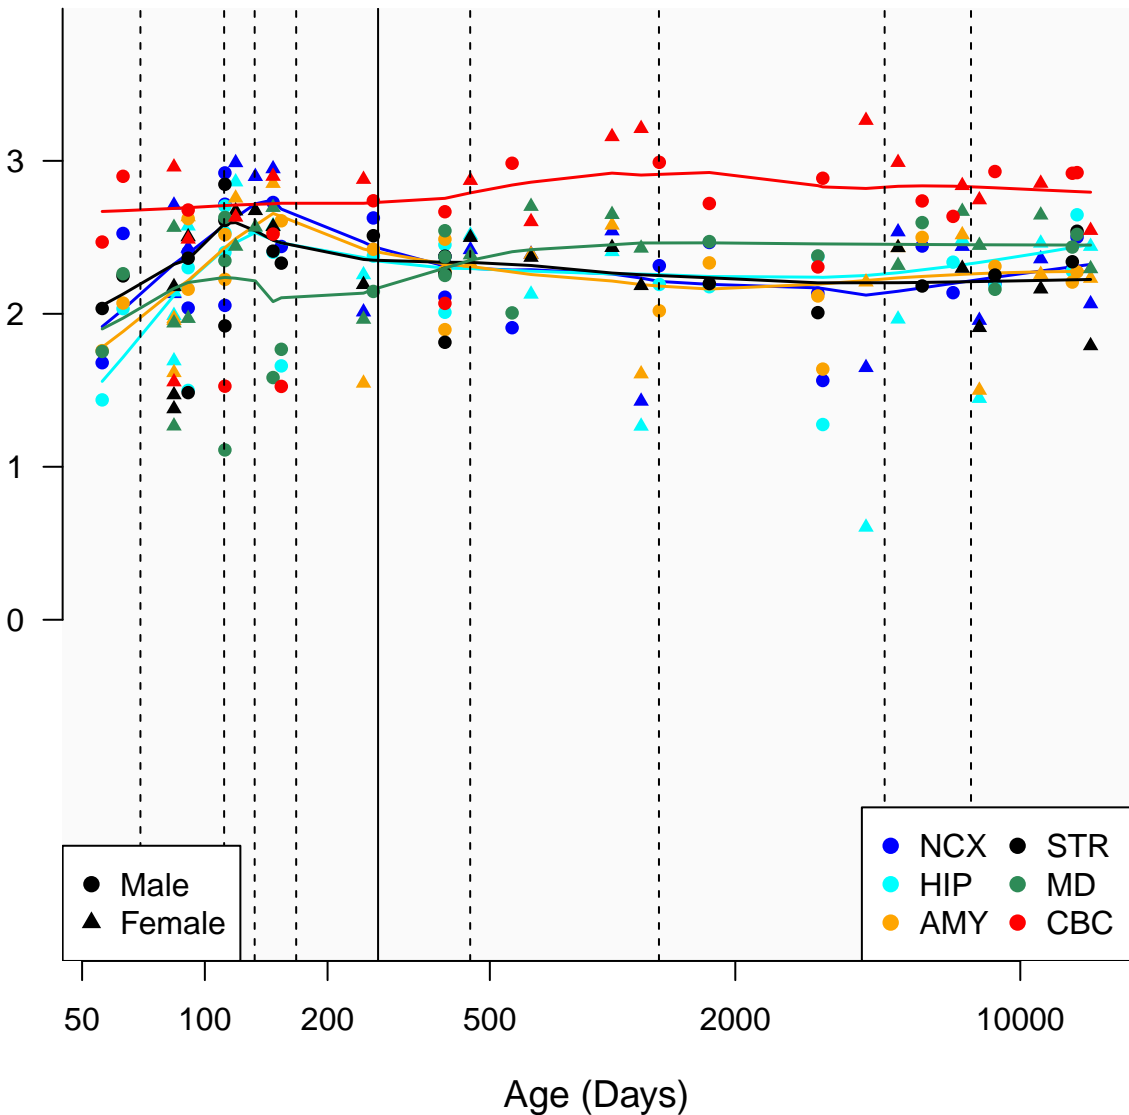

ZSWIM1_ENSG00000168612

Window:

1 2 3 4 5 6 7 8 9

Normalized Log2 RPKM+1

● Male
▲ Female

● NCX ● STR
● HIP ● MD
● AMY ● CBC