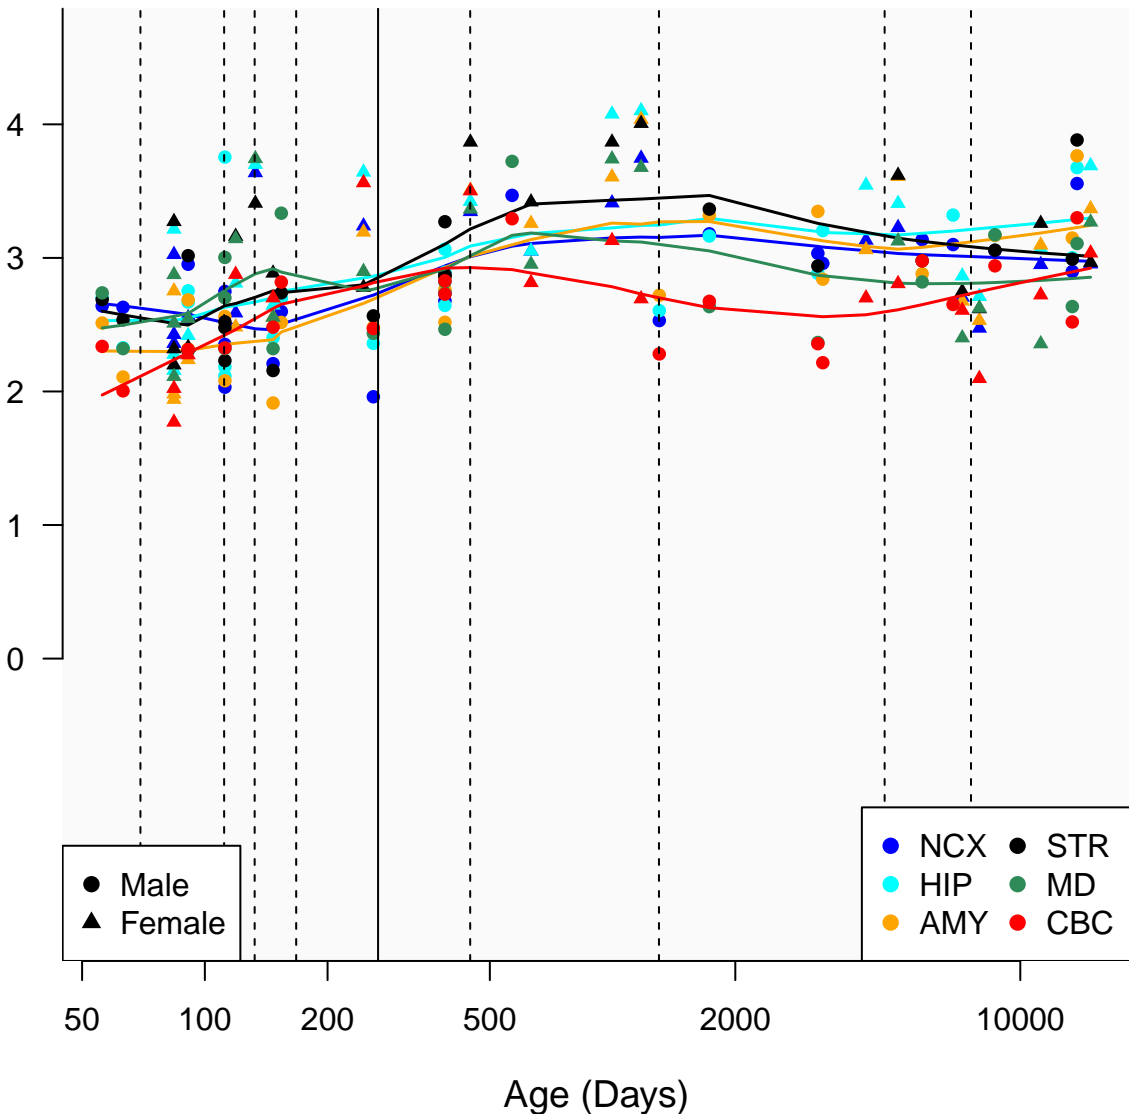

ZSWIM7_ENSG00000214941

Window:

1 2 3 4 5 6 7 8 9

Normalized Log2 RPKM+1

● Male
▲ Female

● NCX ● STR
● HIP ● MD
● AMY ● CBC