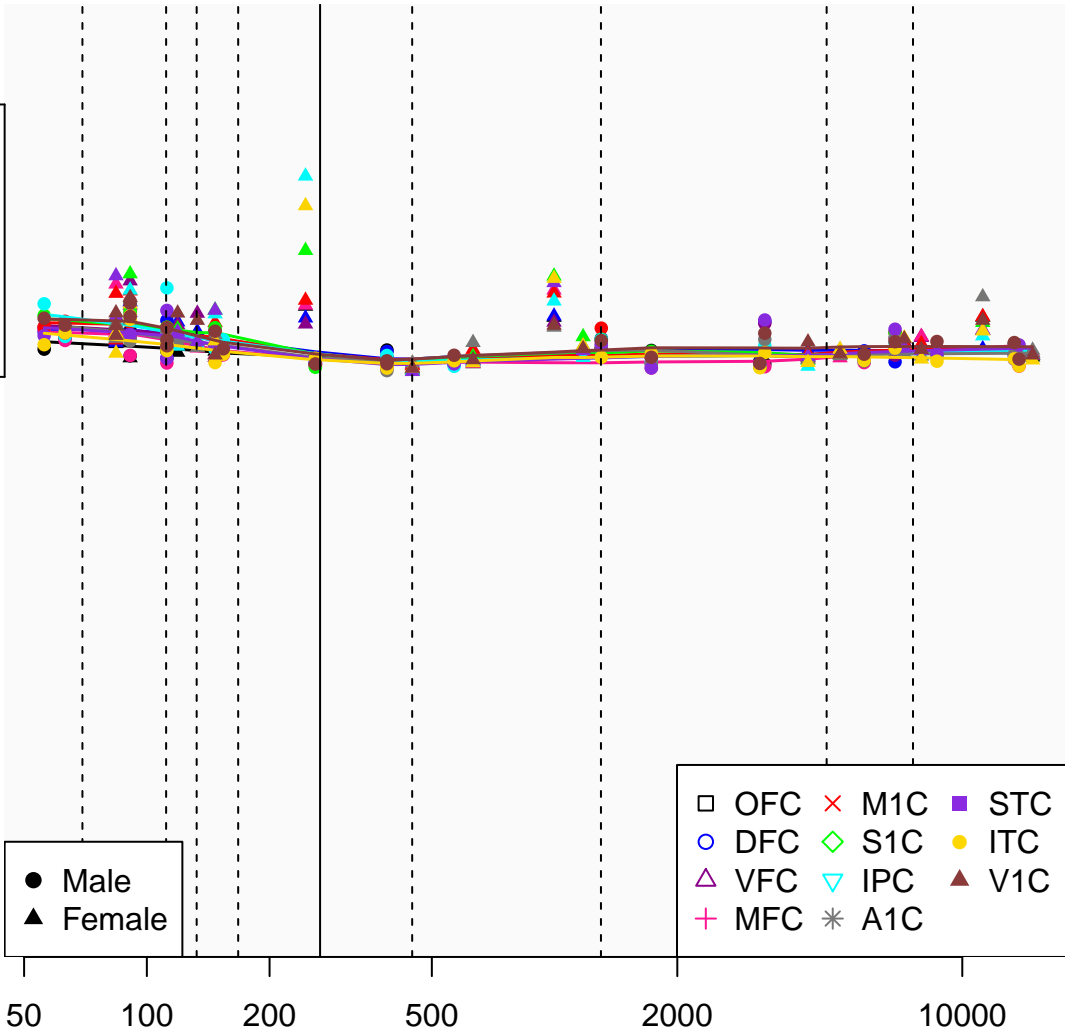

# AC010872.1\_ENSG00000280390

Window:

1 2 3 4 5 6 7 8 9

Normalized Log2 RPKM+1

1  
0

Age (Days)