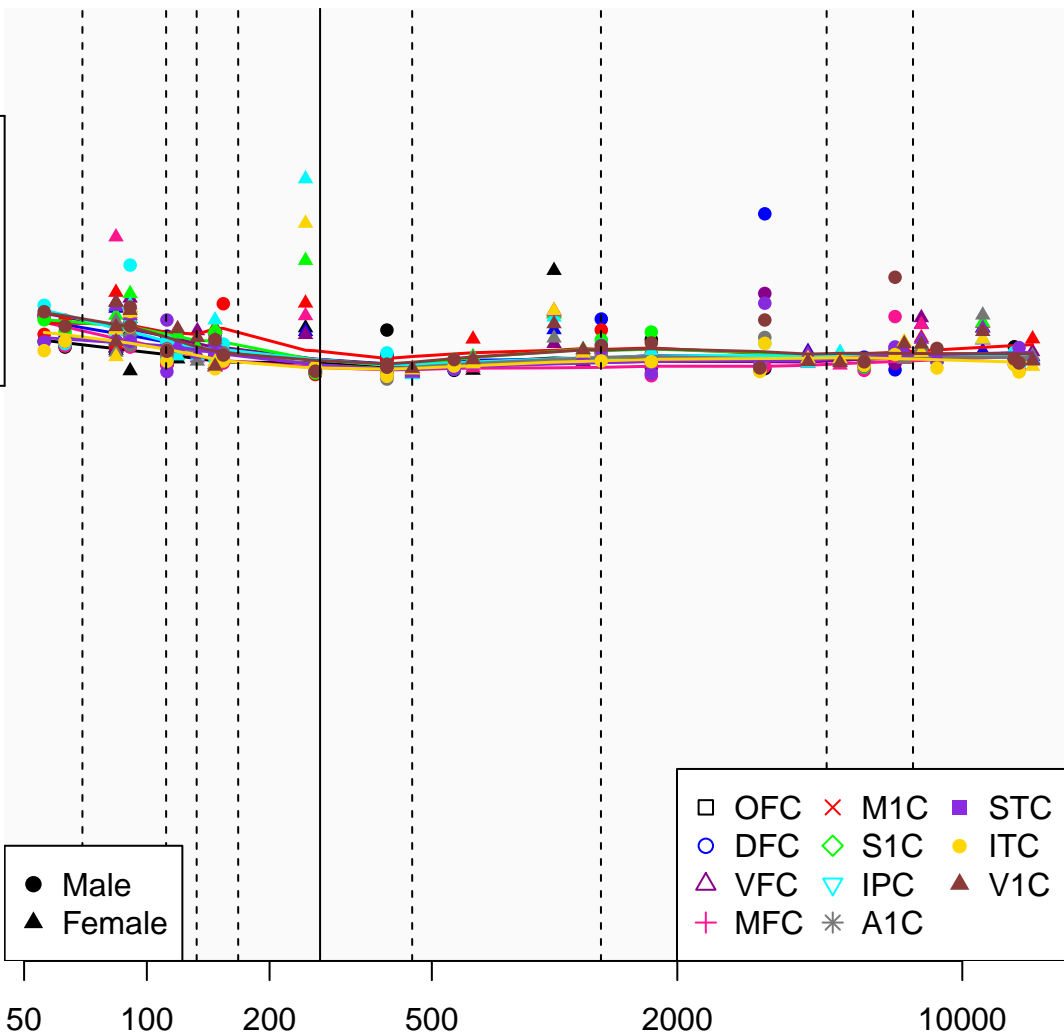

# AC024084.1\_ENSG00000230649

Window:

1 2 3 4 5 6 7 8 9

Normalized Log2 RPKM+1

1  
0

Age (Days)