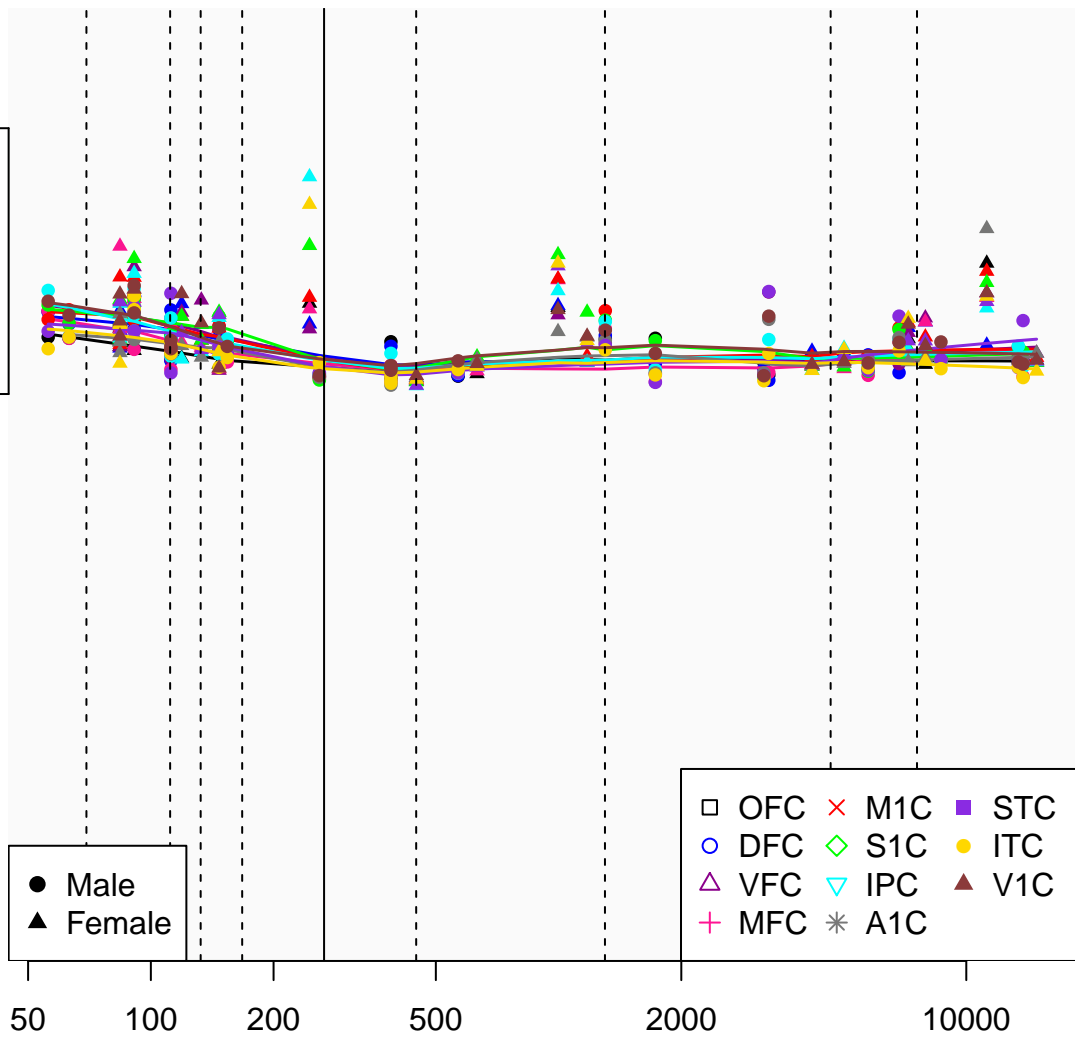

# AF129408.17\_ENSG00000272991

Window:

1 2 3 4 5 6 7 8 9

Normalized Log2 RPKM+1

1  
0

Age (Days)