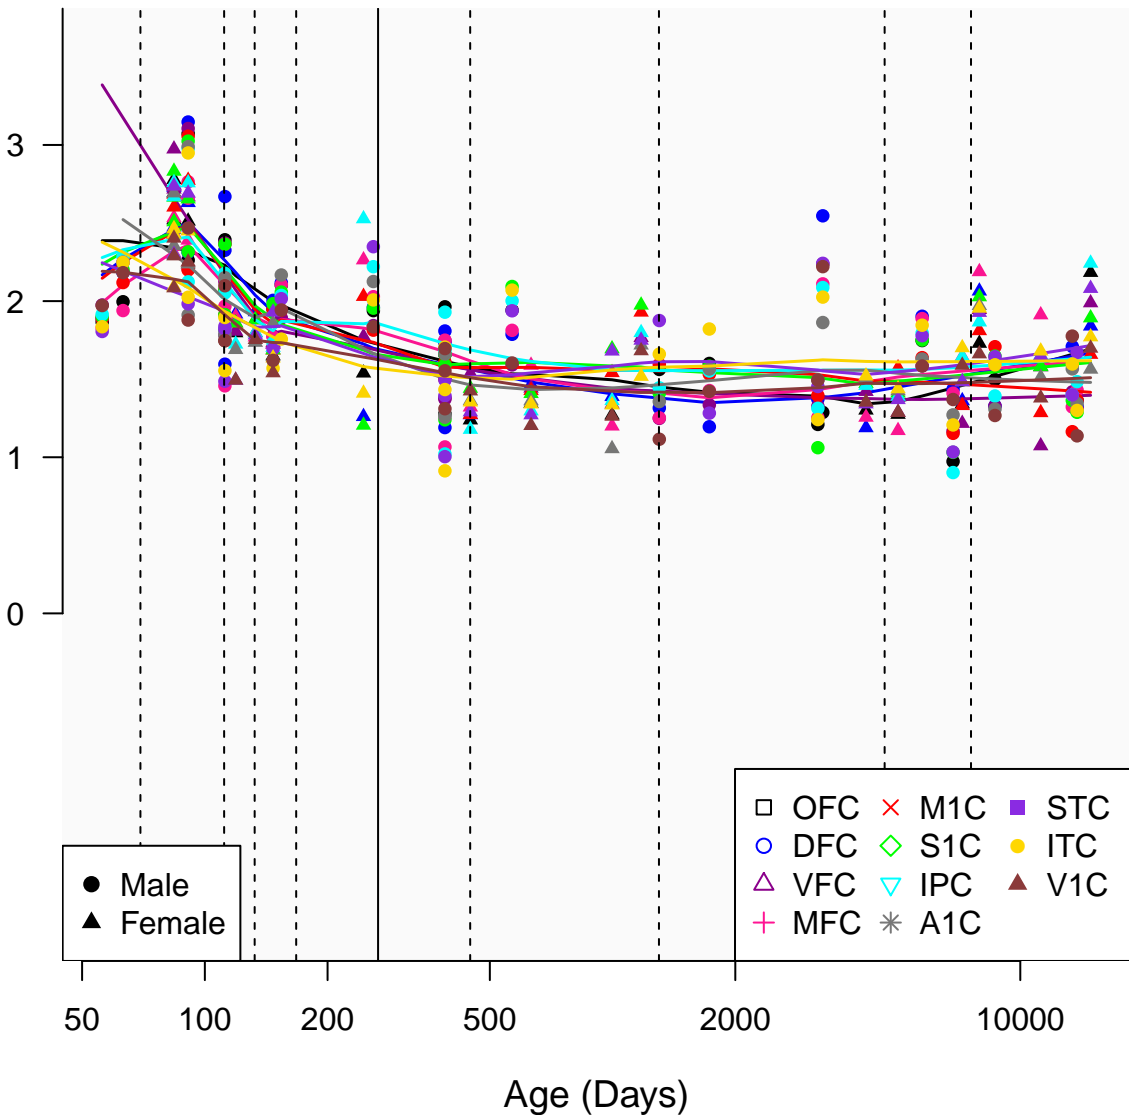

# ARSK\_ENSG00000164291

Window:

1 2 3 4 5 6 7 8 9

Normalized Log2 RPKM+1

Age (Days)