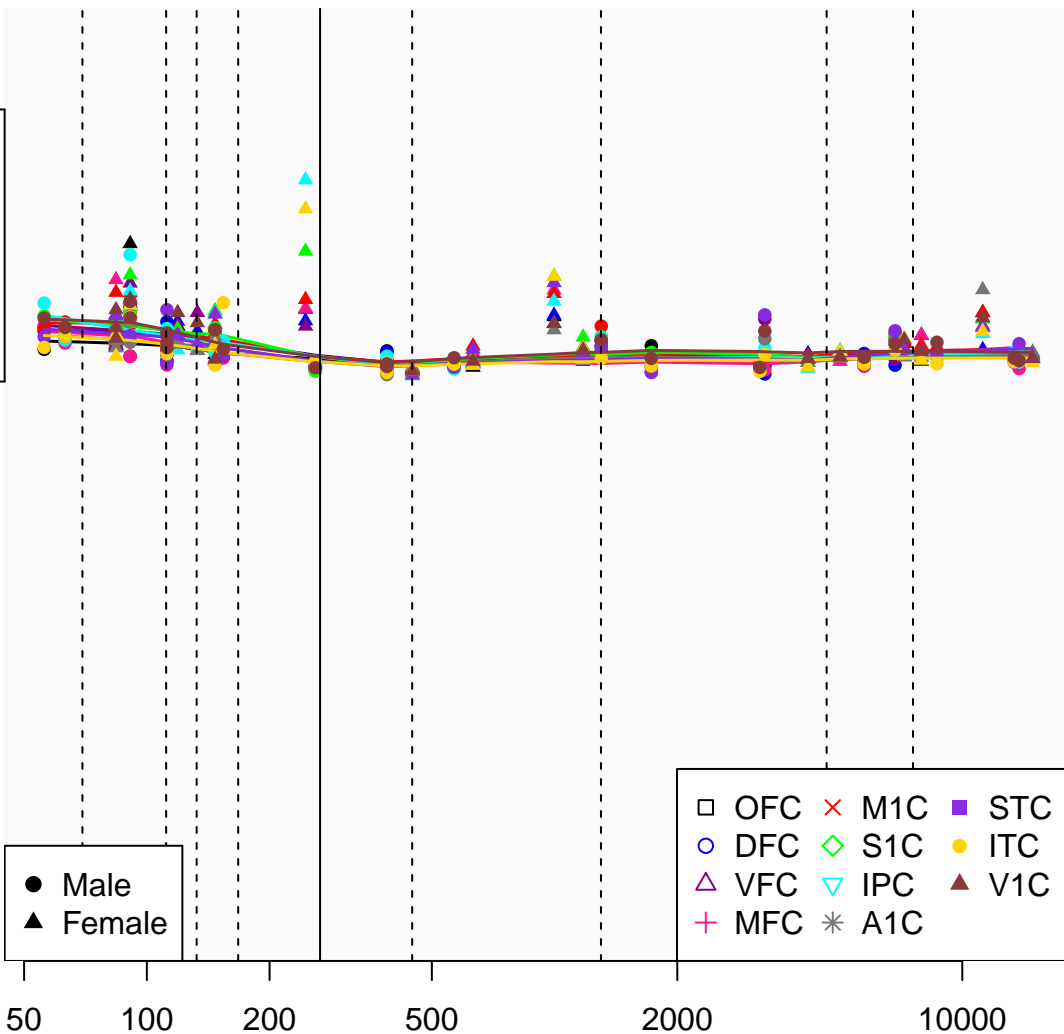

AY269186.1_ENSG00000223587

Window:

1 2 3 4 5 6 7 8 9

Normalized Log₂ RPKM+1

1
0

Age (Days)